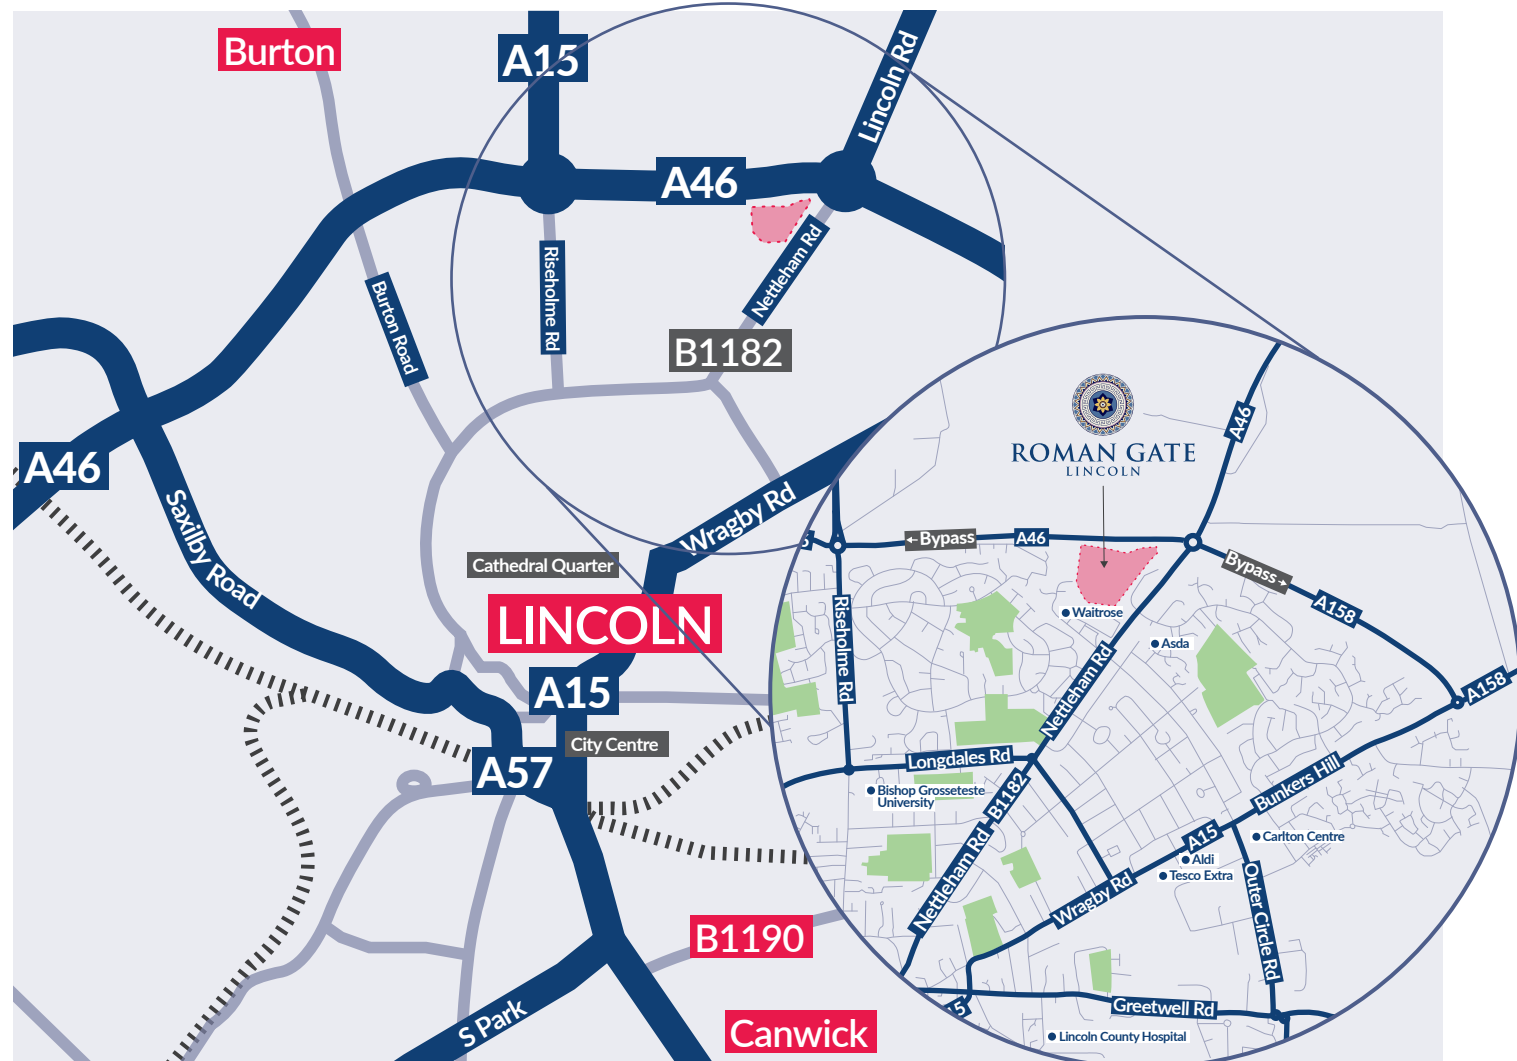

LOCATION PLAN ROMAN GATE

FLAVIAN ROAD, LINCOLN, LN2 4GR

Roman Gate is a development of 280 homes, located a short distance from the historic Cathedral Quarter of uphill Lincoln, close to excellent local amenities and the Lincoln bypass.

Directions:

From the A46 Lincoln bypass turn onto the B1182 toward Lincoln.

- Turn right at the first traffic lights into Flavian Road.
- Follow the road over the bridge.
- Our Sales Office is the first house on the left.

For sat nav purposes we recommend using **LN2 4GR**.

Distance to:

Historic Lincoln: 1.8 Miles
Lincoln City Centre: 2.6 Miles
Newark: 18.9 Miles

ROMAN GATE
LINCOLN

www.taylorlindseyhomes.co.uk

Sales Office: 01522 581479 | Head Office: 01522 512200