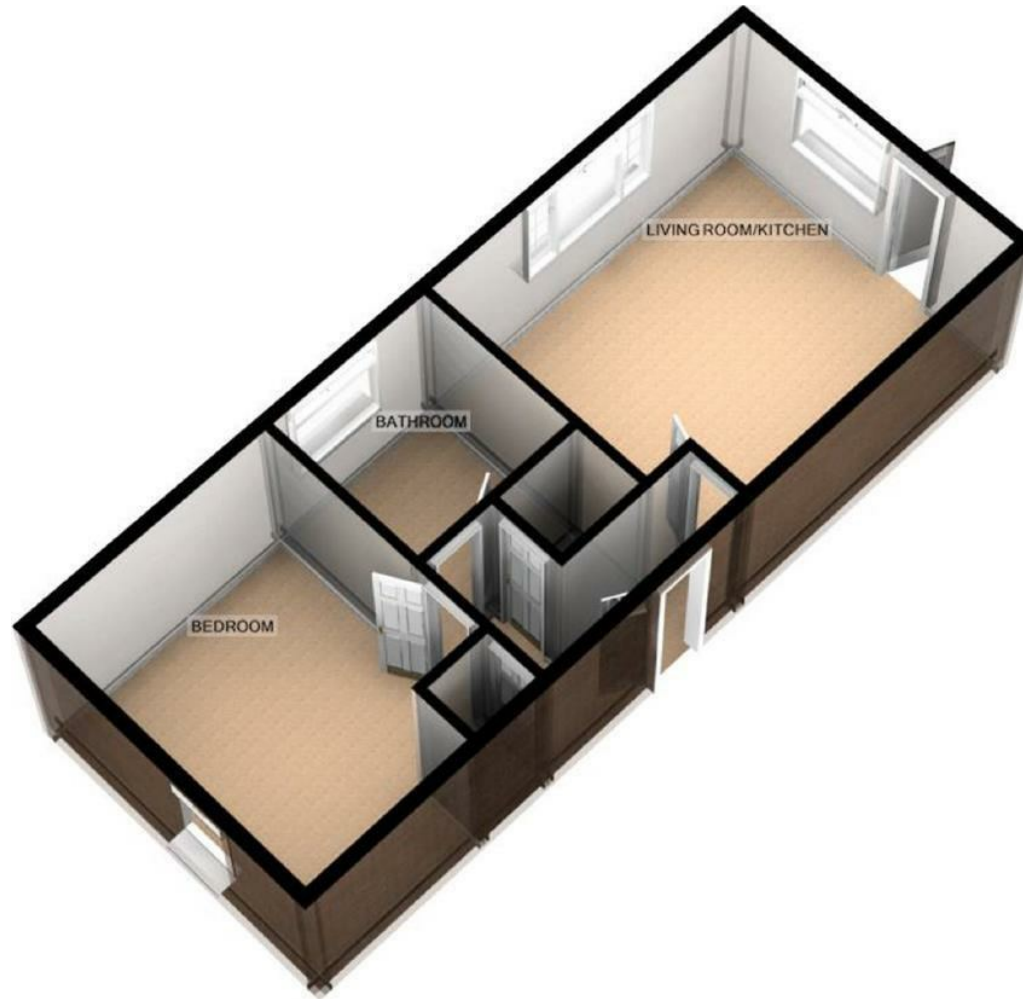

PROPERTY FLOORPLAN

CASTLES GREEN, KILLINGWORTH VILLAGE

For illustrative purposes only. Decorative finishes, fixtures, fittings and furnishings do not represent the current state of the property. Measurements are approximate. Not to scale
Made with Metropix ©2017

Measurements:

LIVING ROOM/KITCHEN
14'1" x 11'11"

BEDROOM ONE
11'10" x 7'6"

BATHROOM
6'8" x 6'7"

Energy Efficiency Rating

	Current	Potential
<i>Very energy efficient - lower running costs</i>		
(92 plus) A		
(81-91) B		
(69-80) C		
(55-68) D		
(39-54) E		
(21-38) F		
(1-20) G	1	1
<i>Not energy efficient - higher running costs</i>		

England & Wales

EU Directive
2002/91/EC