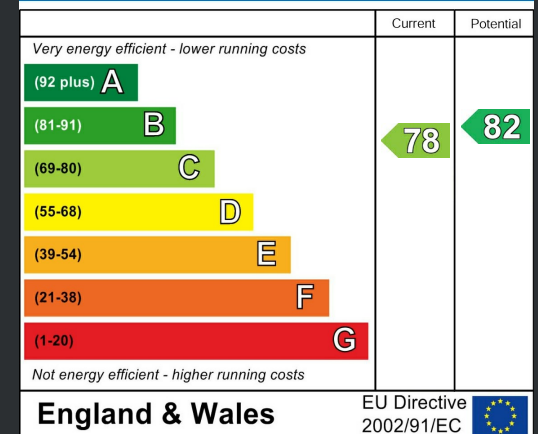

PLEASE NOTE THAT THE VENDOR HAS CERTIFIED THE PROPERTY INFORMATION AND IMAGES.

PROPERTY FLOORPLAN

Measurements:

Energy Efficiency Rating

More 5 Star Customer Reviews than any other Agent based in the North East on allAgents.co.uk