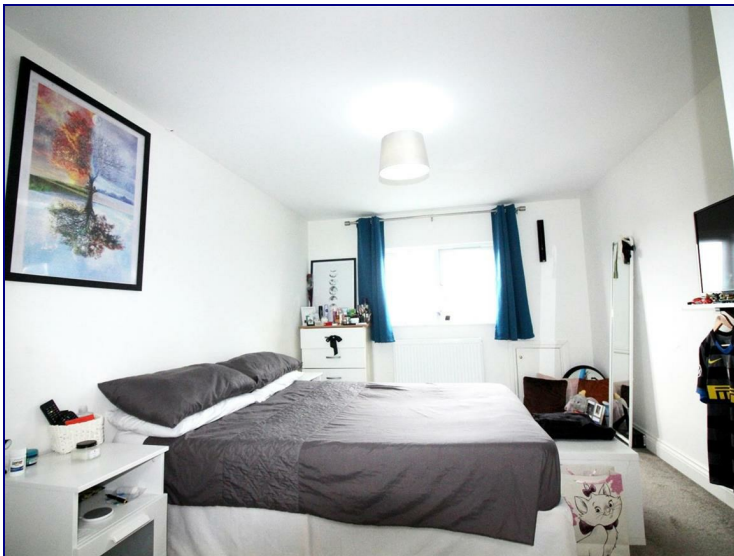

Rutland Gardens, London, N4 1JW

£2,400

**** Five Bedrooms House****

Large Five bedroom house located within a short distance to Manor House underground station. Accommodation comprises five / six double bedrooms, two reception rooms, large kitchen/diner, two bathrooms with separate WC, gas central heating, garden. The property is in excellent condition and comes furnished or unfurnished.