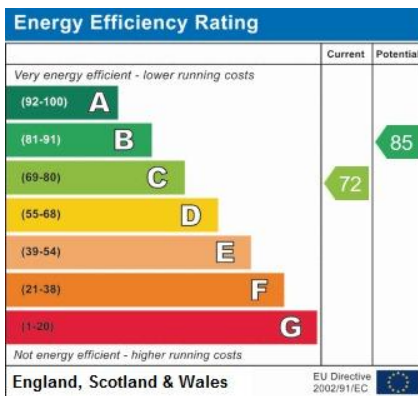

ACCOMMODATION

HALLWAY

KITCHEN

LOUNGE

BEDROOM

BEDROOM

BATHROOM

DISCLAIMER: These particulars, whilst believed to be accurate are set out as a general outline only for guidance and do not constitute any part of an offer or contract. Intending purchasers should not rely on them as statements or representation of fact, but must satisfy themselves by inspection or otherwise as to their accuracy. We have not carried out a detailed survey nor tested the services, appliances and specific fittings. Room sizes should not be relied upon for carpets and furnishings. The measurements given are approximate. No person in this firm's employment has the authority to make or give any representation or warranty in respect of the property.