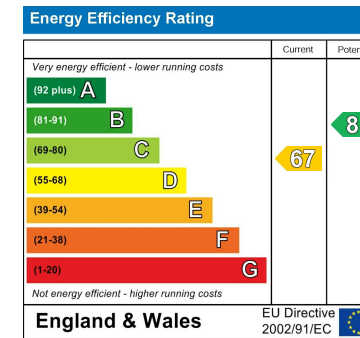

Description

A well presented One Bedroom Apartment situated within walking distance of Shrewsbury Town Centre and all local amenities.

IMPORTANT NOTICE

Rent: £495.00 per calendar month

Deposit: £571.00 Equivalent to 5 Weeks Rent

Holding Deposit: £114 Equivalent to 1 Weeks Rent

Council Tax Band: A

Term: Assured Shorthold Tenancy for a minimum period of 6 months

Measurements: All measurements are approximate

Services: We are advised that mains water and electric are available

Viewings: Strictly by appointment with the letting agents