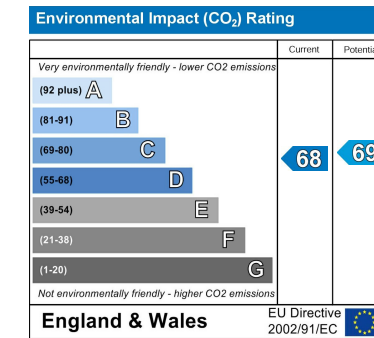

Description

A well presented One Bedroom Apartment situated within walking distance of Shrewsbury Town Centre and all local amenities.

IMPORTANT NOTICE

Rent: £495.00 per calendar month

Deposit: £571.00 Equivalent to 5 Weeks Rent

Holding Deposit: £114 Equivalent to 1 Weeks Rent

Council Tax Band: A

Term: Assured Shorthold Tenancy for a minimum period of 6 months

Measurements: All measurements are approximate

Services: We are advised that mains water and electric are available

Viewings: Strictly by appointment with the letting agents