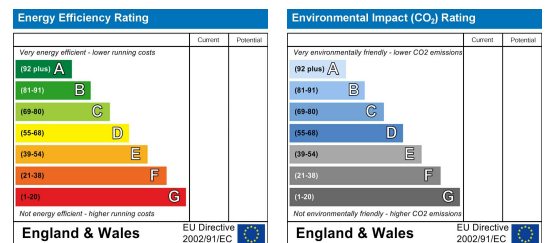

CALL US NOW TO ARRANGE A VIEWING 0161 681 2371

Area Map

Floor Plans

Energy Efficiency Graph

These particulars, whilst believed to be accurate are set out as a general outline only for guidance and do not constitute any part of an offer or contract. Intending purchasers should not rely on them as statements of representation of fact, but must satisfy themselves by inspection or otherwise as to their accuracy. No person in this firm's employment has the authority to make or give any representation or warranty in respect of the property.