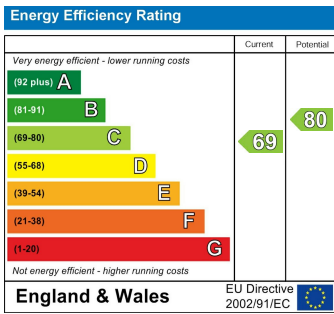

t: 01163660990 e: oadby@newtonfallowell.co.uk

www.newtonfallowell.co.uk