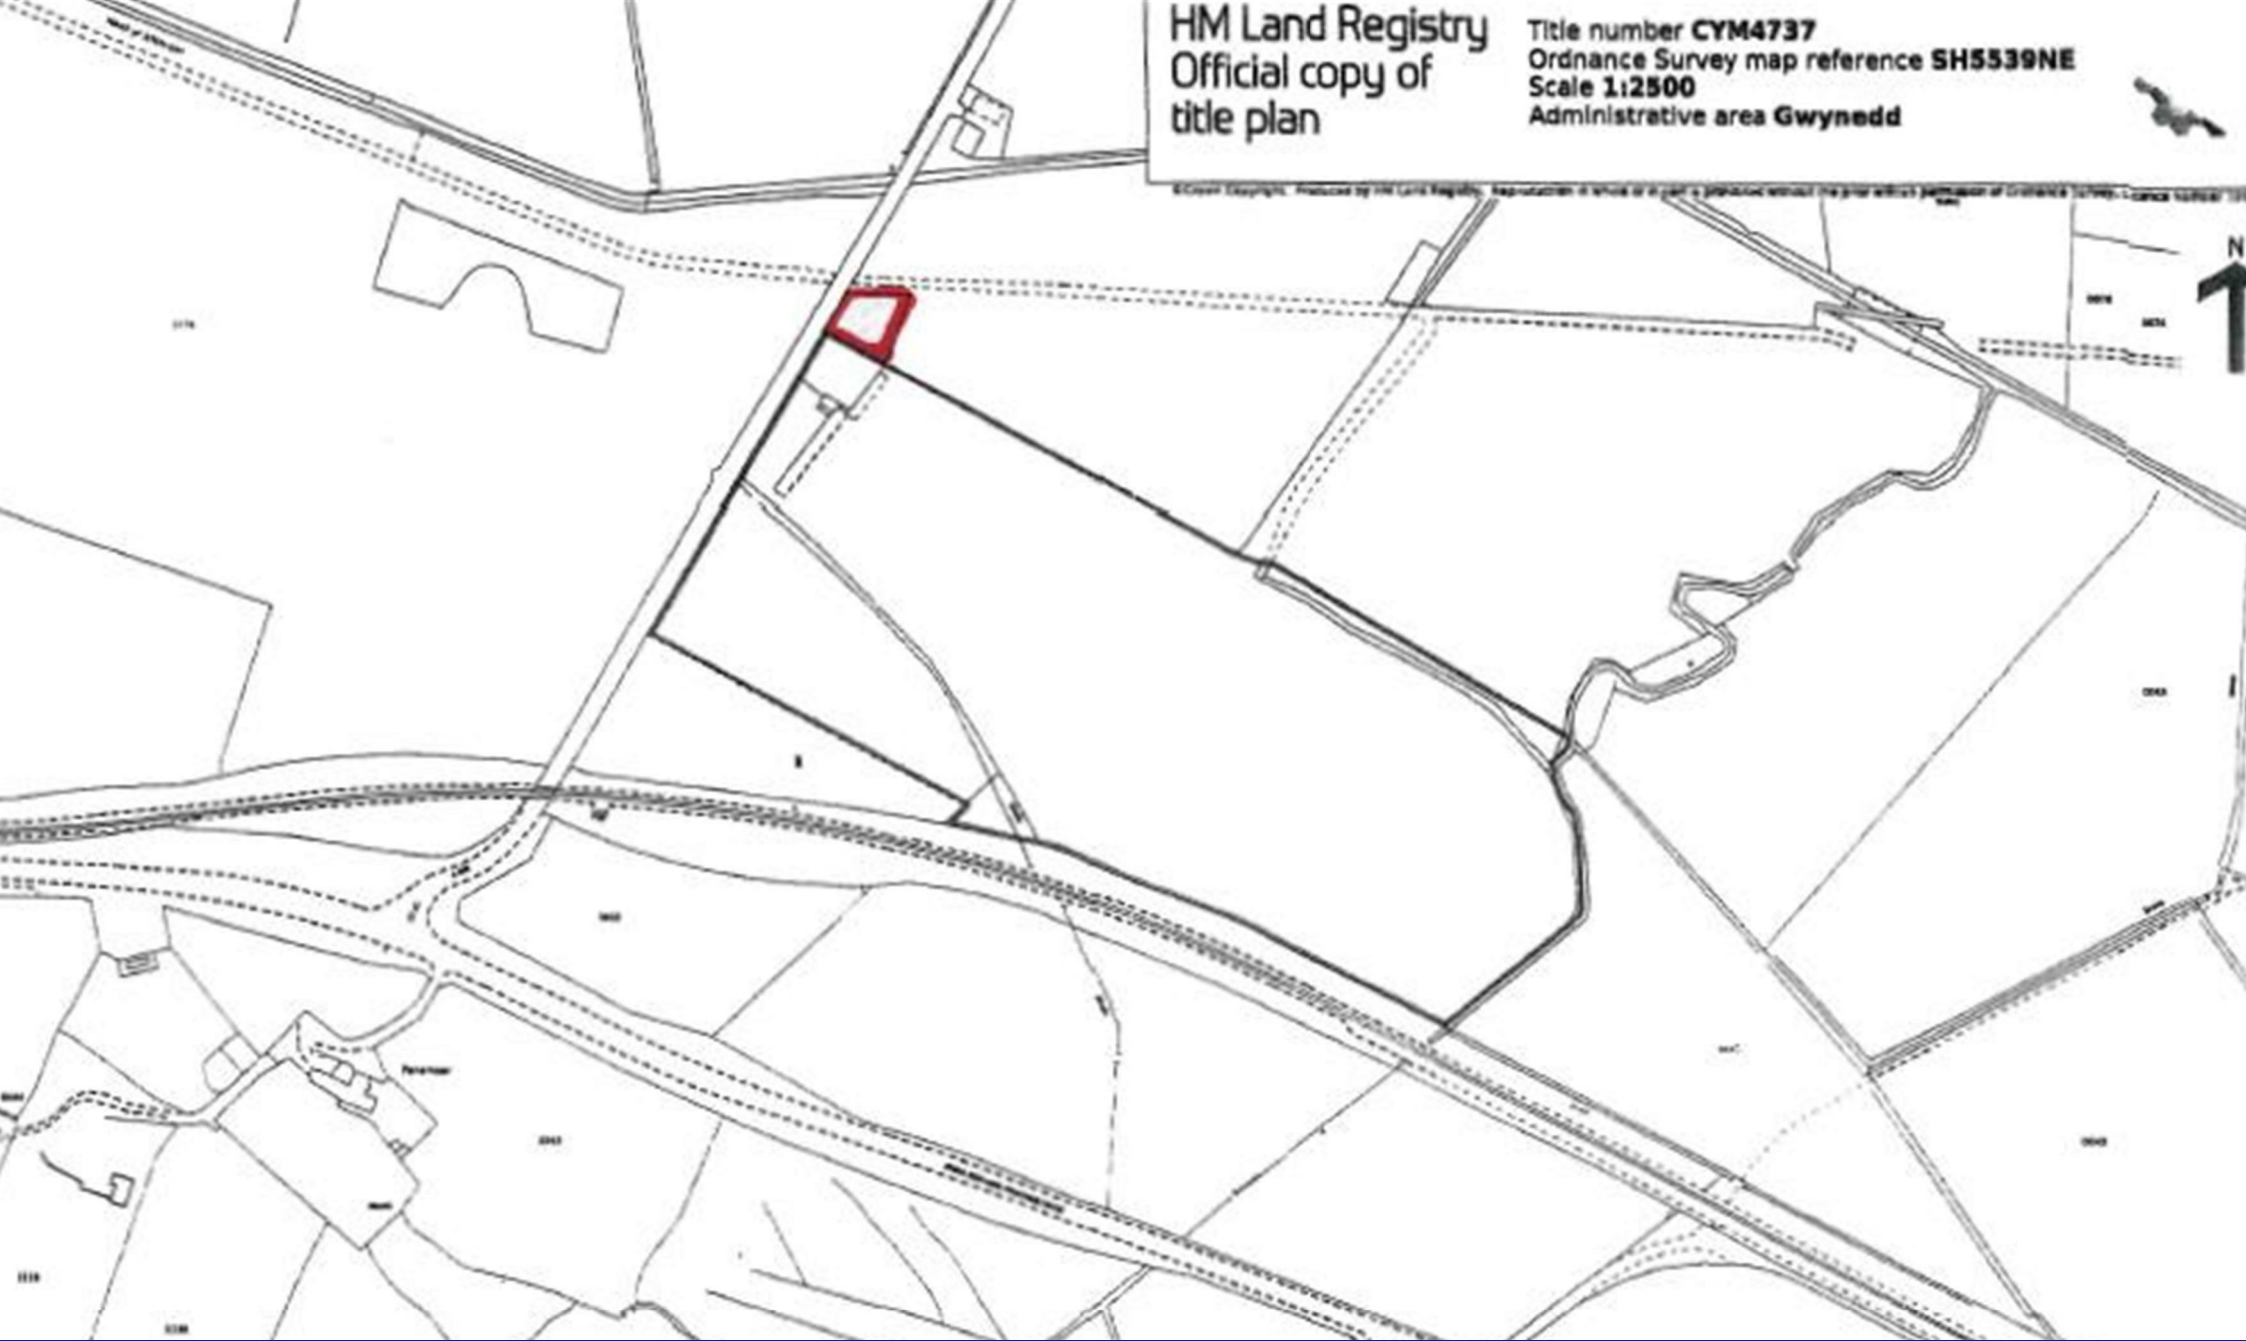

HM Land Registry
Official copy of
title plan

Title number **CYM4737**
Ordnance Survey map reference **SH5539NE**
Scale **1:2500**
Administrative area **Gwynedd**

Tom Parry

Parcel of Land, Adjoining Former Porthmadog Golf Range, Porthmadog,

£12,500

Parcel of Land Adjoining Former Porthmadog Golf Range, Porthmadog, LL49 9SL

THESE PARTICULARS ARE THOUGHT TO BE MATERIALLY CORRECT THOUGH THEIR ACCURACY IS NOT GUARANTEED AND THEY DO NOT FORM PART OF ANY CONTRACT.