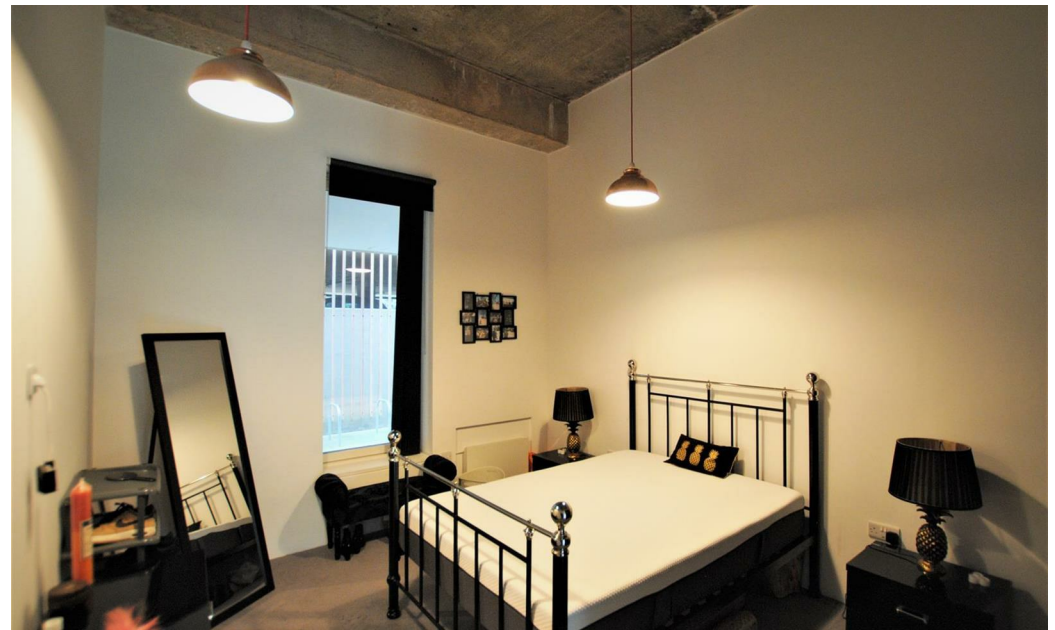

- EPC - D
- Private Parking
- 24 Hours Security
- Partially Furnished
- Parking is £50PCM extra.
  Available From 30th April.
- Free Gym
- Award Winning Development
- Communal Green Space
- Close to local amenities

*** A LARGE SPACIOUS FLAT - SUITABLE FOR A COUPLE AND PARKING INCLUDED ****

A wonderful opportunity to rent a superb, partially furnished, one bed apartment in this popular building in a convenient location. The well-presented accommodation includes entrance hall with intercom, open kitchen/lounge dinner which also provides access to the communal green space surrounding the lake., Bathroom with shower & a Double bedroom. Further benefits include on site gym, allotments, double glazing, electric heating. Allocated Parking is available at an additional charge of £50PCM.

Any questions feel free to email a member of our lettings team.

lisa.pearson@greenwoodsproperty.co.uk

Sarah.Smith@greenwoodsproperty.co.uk