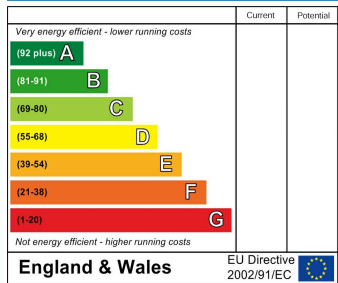

Energy Efficiency Rating

Environmental Impact (CO₂) Rating