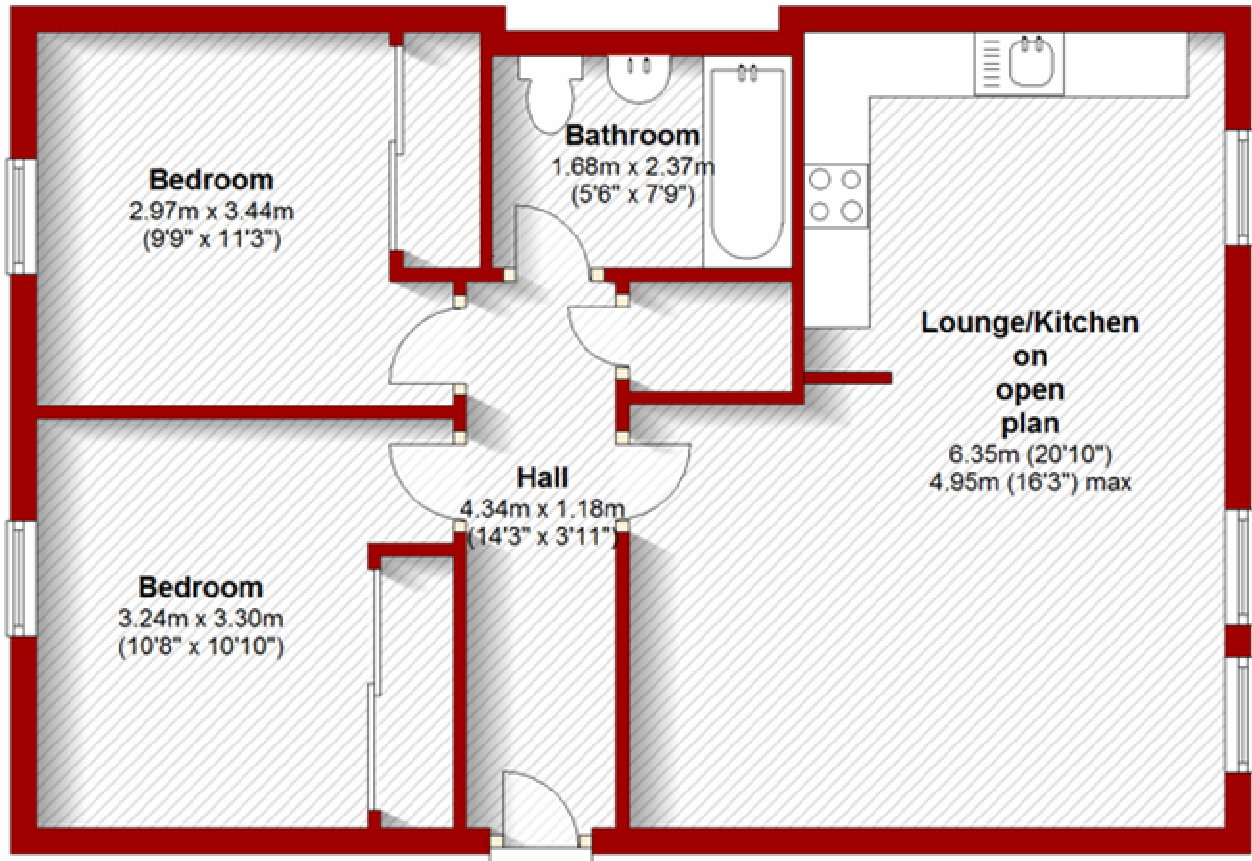

54 Merkland Road East
Aberdeen

Ground Floor

Approx. 56.2 sq. metres (605.4 sq. feet)

Total area: approx. 56.2 sq. metres (605.4 sq. feet)

The above particulars are for guidance only, no liability for any errors or omissions will be accepted by Aberdeen Property Leasing Ltd.