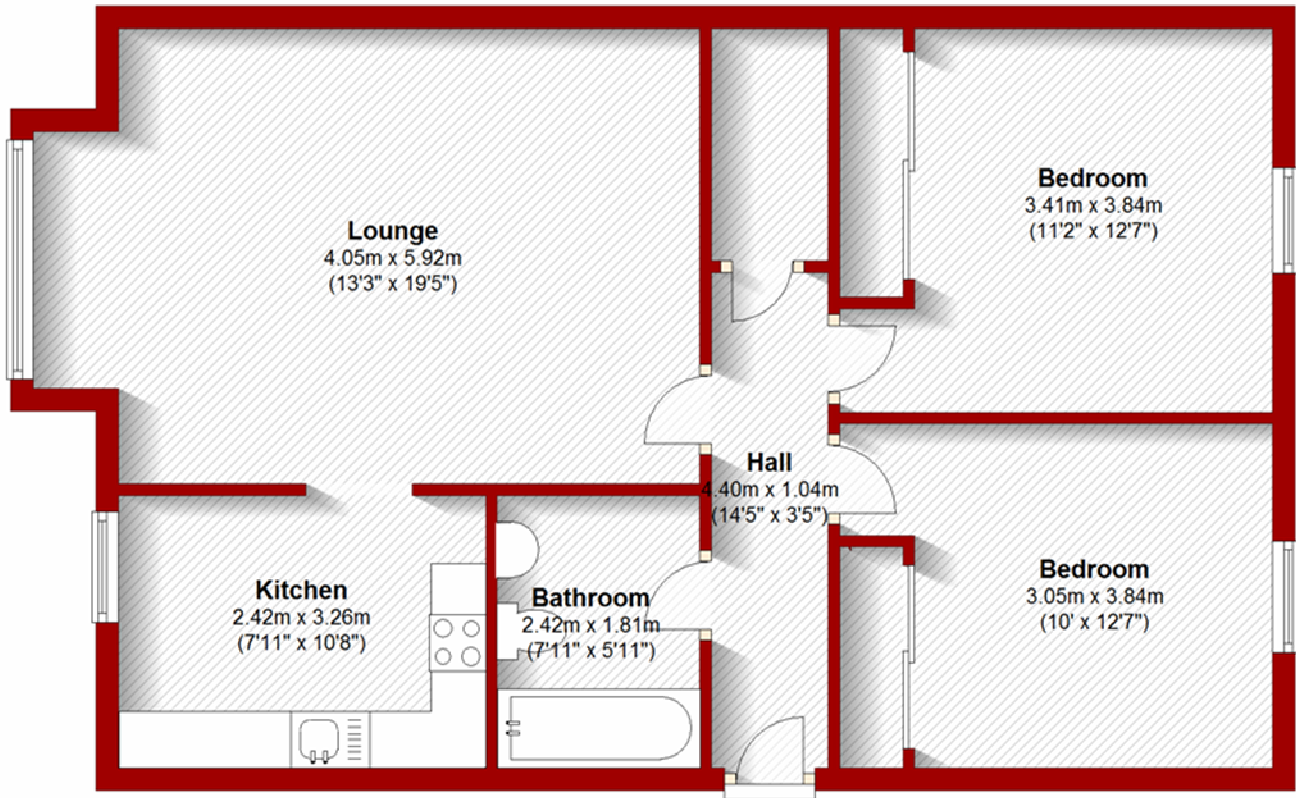

**28 Craigieburn Park
Aberdeen**

Ground Floor

Approx. 65.9 sq. metres (709.1 sq. feet)

Total area: approx. 65.9 sq. metres (709.1 sq. feet)

The above particulars are for guidance only, no liability for any errors or omissions will be accepted by Aberdeen Property Leasing Ltd.