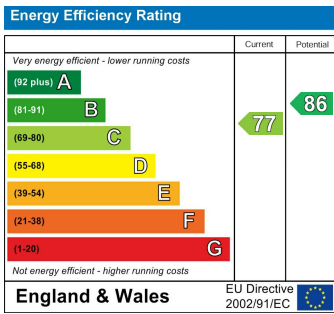

t: 01163660990 e: oadby@newtonfallowell.co.uk

www.newtonfallowell.co.uk