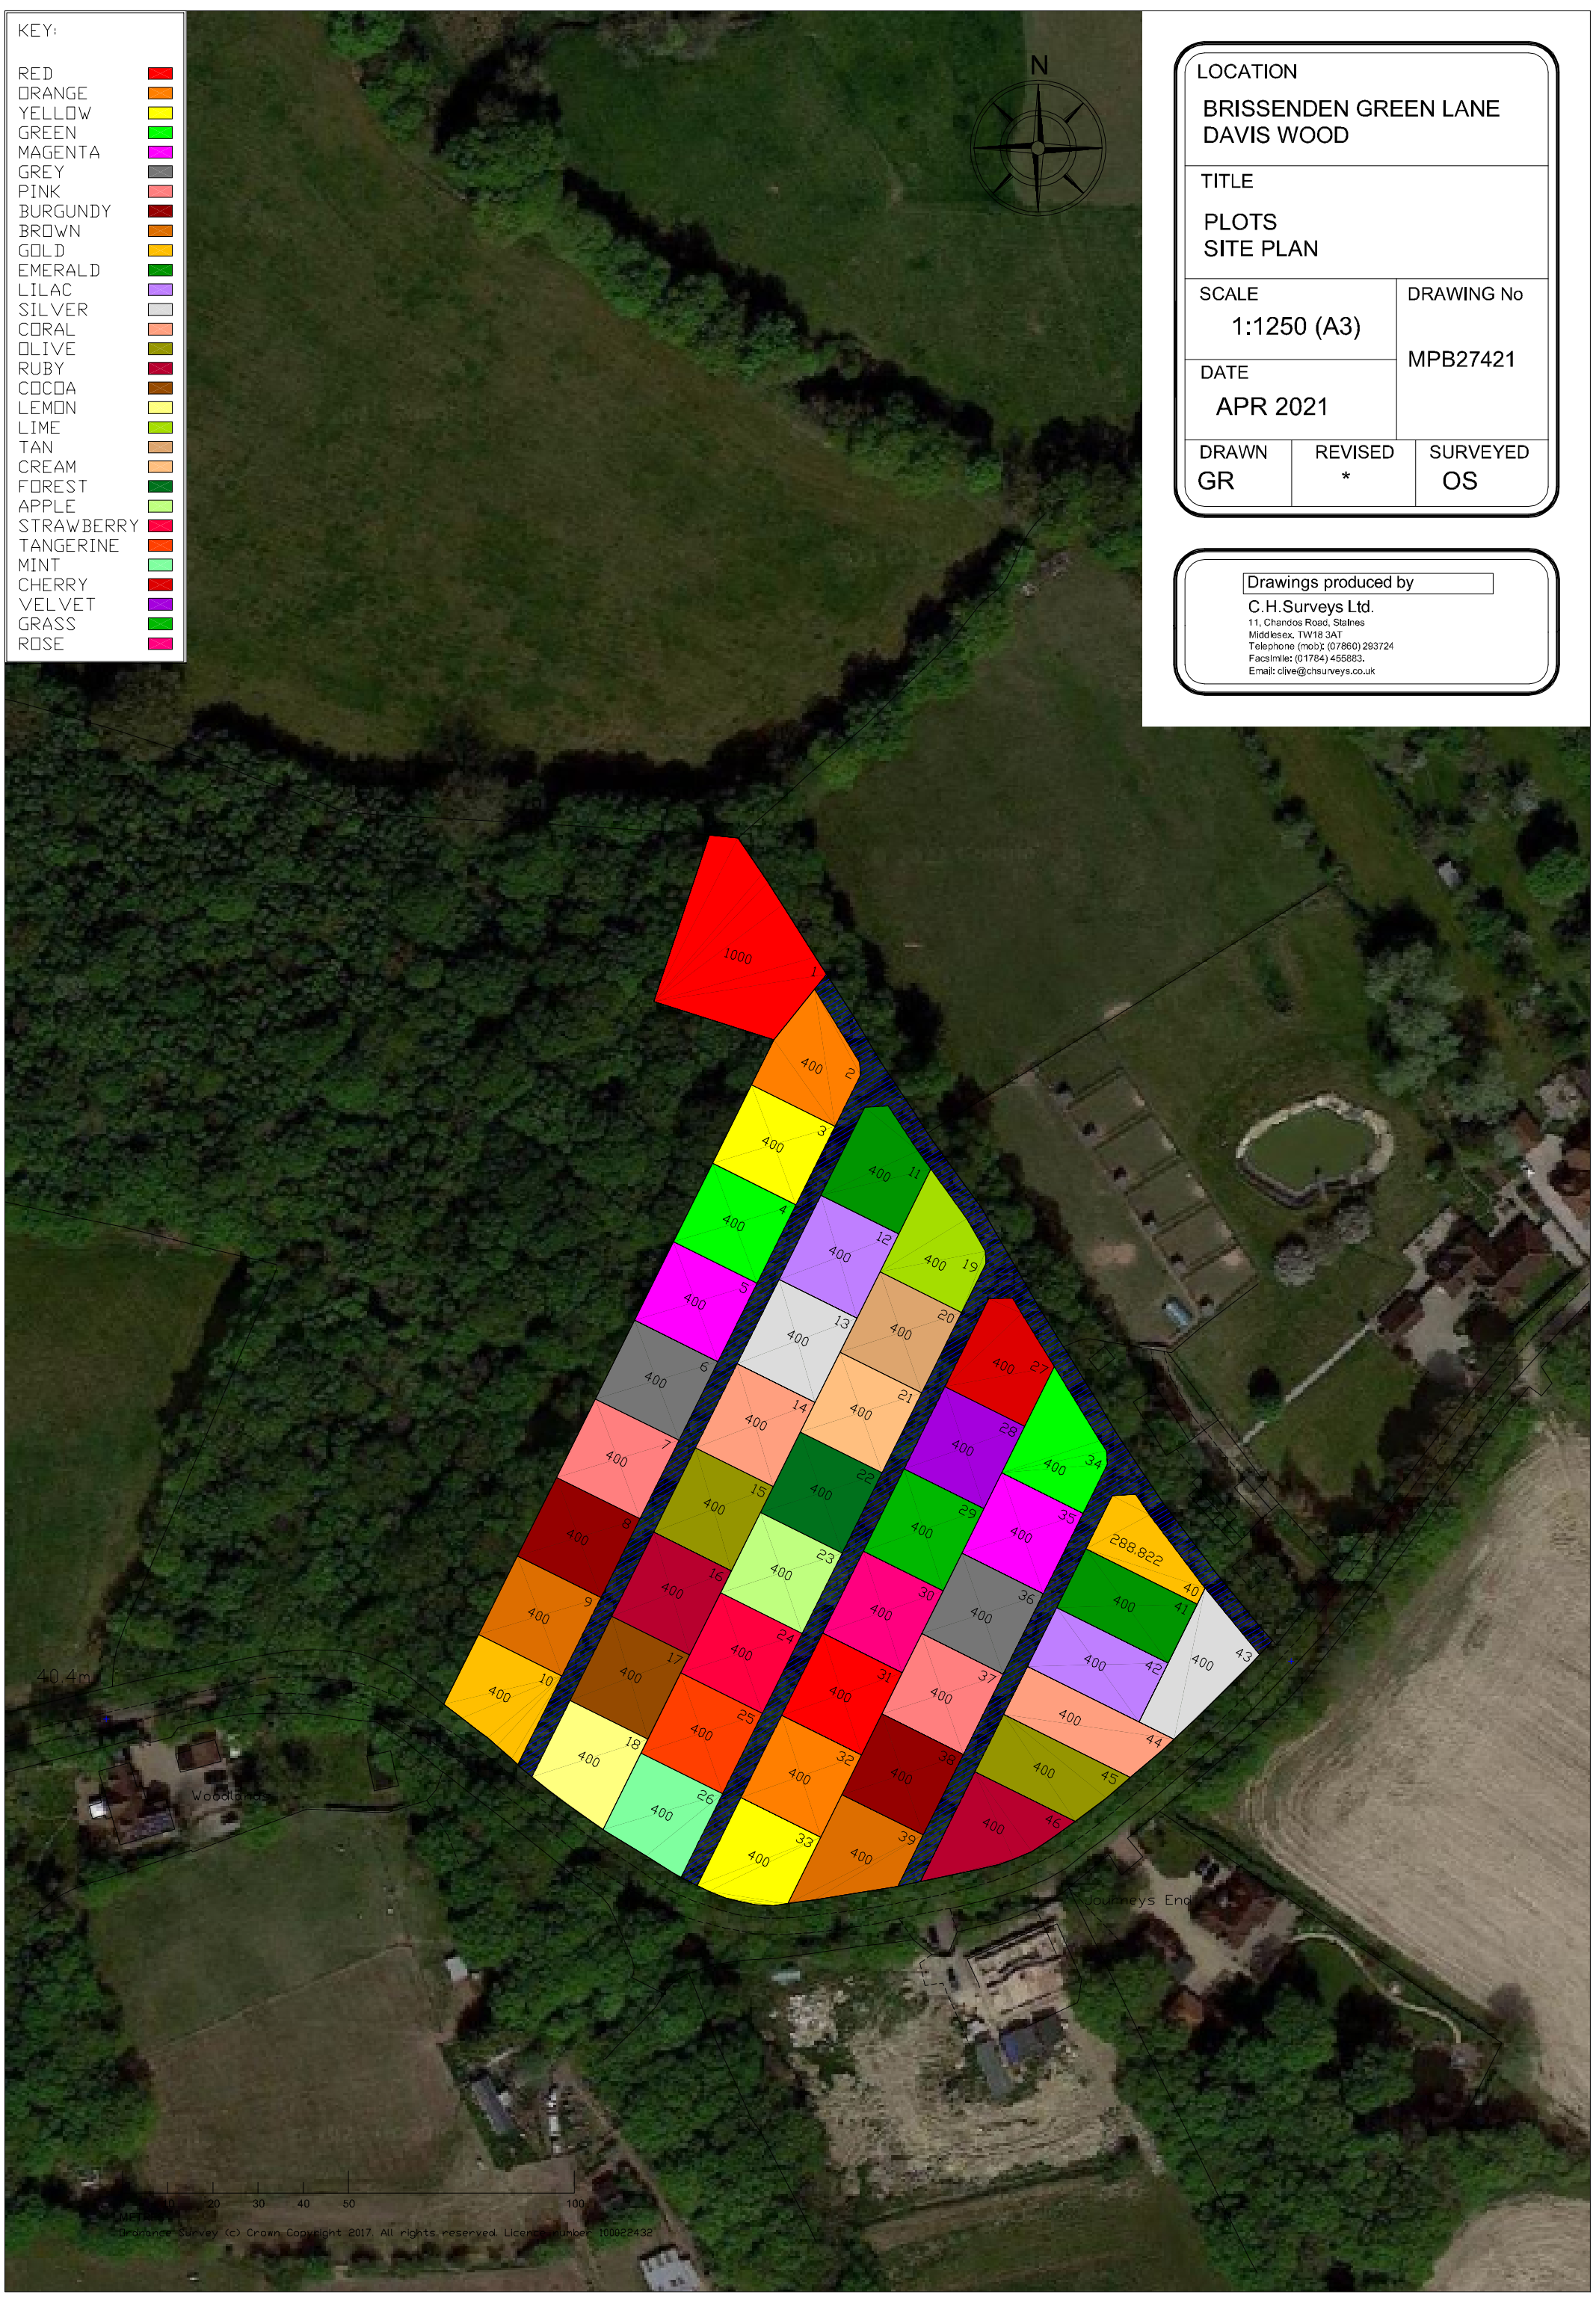

KEY:

- RED
- ORANGE
- YELLOW
- GREEN
- MAGENTA
- GREY
- PINK
- BURGUNDY
- BROWN
- GOLD
- EMERALD
- LILAC
- SILVER
- CORAL
- OLIVE
- RUBY
- COCOA
- LEMON
- LIME
- TAN
- CREAM
- FOREST
- APPLE
- STRAWBERRY
- TANGERINE
- MINT
- CHERRY
- VELVET
- GRASS
- ROSE

LOCATION		
BRISSENDEN GREEN LANE DAVIS WOOD		
TITLE		
PLOTS SITE PLAN		
SCALE	DRAWING No	
1:1250 (A3)	MPB27421	
DATE		
APR 2021		
DRAWN	REVISED	SURVEYED
GR	*	OS

Drawings produced by

C.H. Surveys Ltd.
 11, Chandos Road, Staines
 Middlesex, TW18 3AT
 Telephone (mob): (07860) 293724
 Facsimile: (01784) 456883.
 Email: clive@chs-surveys.co.uk

40.4m

Woodlands

Journeys End