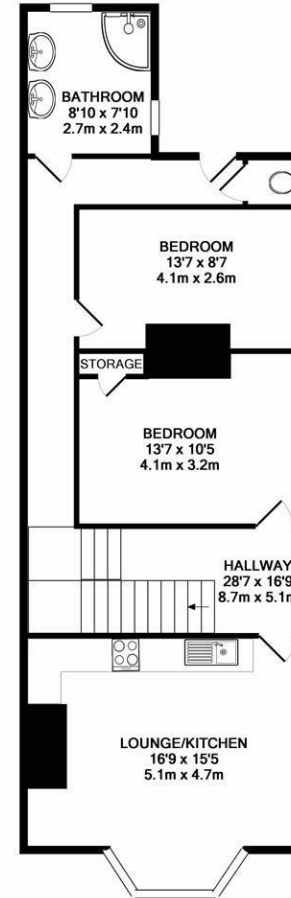

****AVAILABLE IMMEDIATELY****
****AVAILABLE TO GROUPS OF 4 OR 5 SHARERS**** ****FURNISHED**** An enormous upper maisonette found in the heart of Heaton. Located on Lesbury Road, only a few minutes walk from Chillingham Road & Heaton Road, this fantastic property boasts spacious rooms throughout, on street parking and is fully furnished!

Newly redecorated throughout, the accommodation briefly comprises an entrance courtyard with stairs leading to the front door. Set out over two floors, to the front of the entrance floor there is a spacious open plan reception, with lounge/ diner area and modern fitted kitchen. There are two double bedrooms, a shower room and separate WC also on this floor. Up to the second floor there are a further three double bedrooms, with eaves storage space and a second separate WC. Fully furnished throughout and with on street parking externally.

Fully double glazed and with gas central heating, this will make a great home for a group of either student or professional sharers!

Available Immediately | £1,215pcm | Top Floor Conversion Maisonette | 1,316 Sq. ft (122.3 m2) | Five Double Bedrooms | Open Plan Lounge/ Kitchen | Shower Room | Two Separate WC's | On Street Parking | Eaves Storage | Student Or

Professional Sharers | Furnished | Newly Redecorated | DG & GCH | EPC Rating: Tbc

TOTAL APPROX. FLOOR AREA 1316 SQ.FT. (122.3 SQ.M.)

Whilst every attempt has been made to ensure the accuracy of the floor plan contained here, measurements of doors, windows, rooms and any other items are approximate and no responsibility is taken for any error, omission, or mis-statement. This plan is for illustrative purposes only and should be used as such by any prospective purchaser. The services, systems and appliances shown have not been tested and no guarantee as to their operability or efficiency can be given