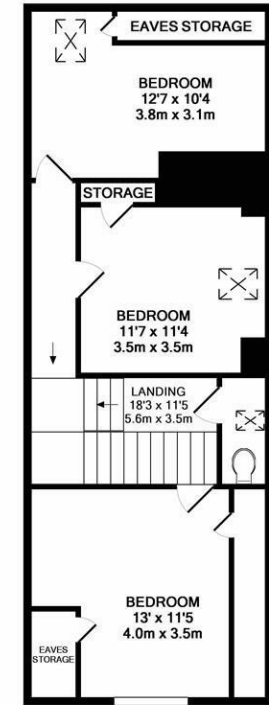

Newly redecorated throughout, the accommodation briefly comprises an entrance courtyard with stairs leading to the front door. Set out over two floors, to the front of the entrance floor there is a spacious open plan reception, with lounge/ diner area and modern fitted kitchen. There are two double bedrooms, a shower room and separate WC also on this floor. Up to the second floor there are a further three double bedrooms, with eaves storage space and a second separate WC. Fully furnished throughout and with on street parking externally.

Fully double glazed and with gas central heating, this will make a great home for a group of either student or professional sharers!

Available Immediately | £1,215pcm | Top Floor Conversion Maisonette | 1,316 Sq. ft (122.3 m2) | Five Double Bedrooms | Open Plan Lounge/ Kitchen | Shower Room | Two Separate WC's | On Street Parking | Eaves Storage | Student Or

Professional Sharers | Furnished | Newly Redecorated | DG & GCH | EPC Rating: Tbc

TOTAL APPROX. FLOOR AREA 1316 SQ.FT. (122.3 SQ.M.)

Whilst every attempt has been made to ensure the accuracy of the floor plan contained here, measurements of doors, windows, rooms and any other items are approximate and no responsibility is taken for any error, omission, or mis-statement. This plan is for illustrative purposes only and should be used as such by any prospective purchaser. The services, systems and appliances shown have not been tested and no guarantee as to their operability or efficiency can be given