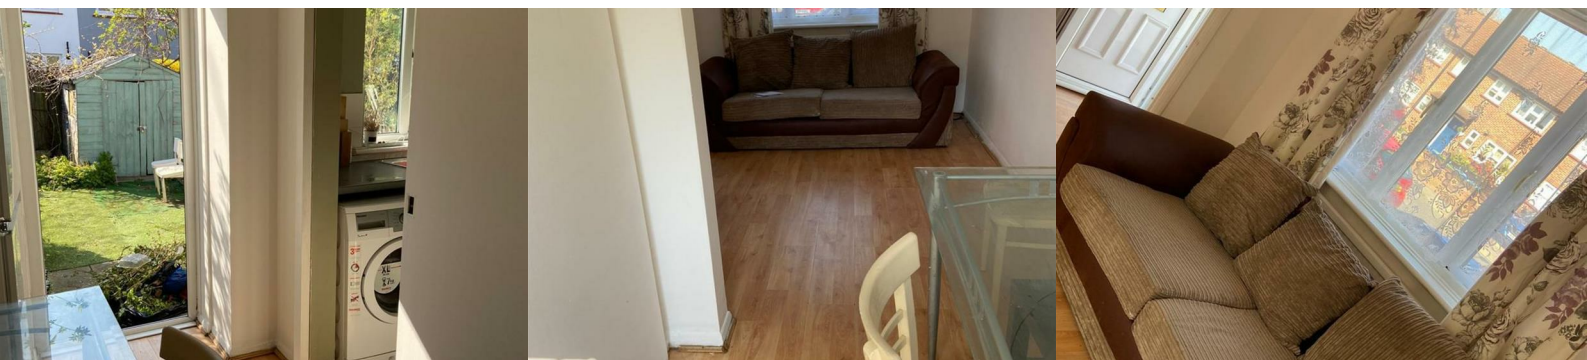

16 Bramcote Grove

, London, SE16 3BW

£1,399

Zuplex are proud to present this 1 bed terraced house to rent with its own private garden, the property comes furnished and is ready to move in, recently refurbished to a high spec.

A must see for couples!