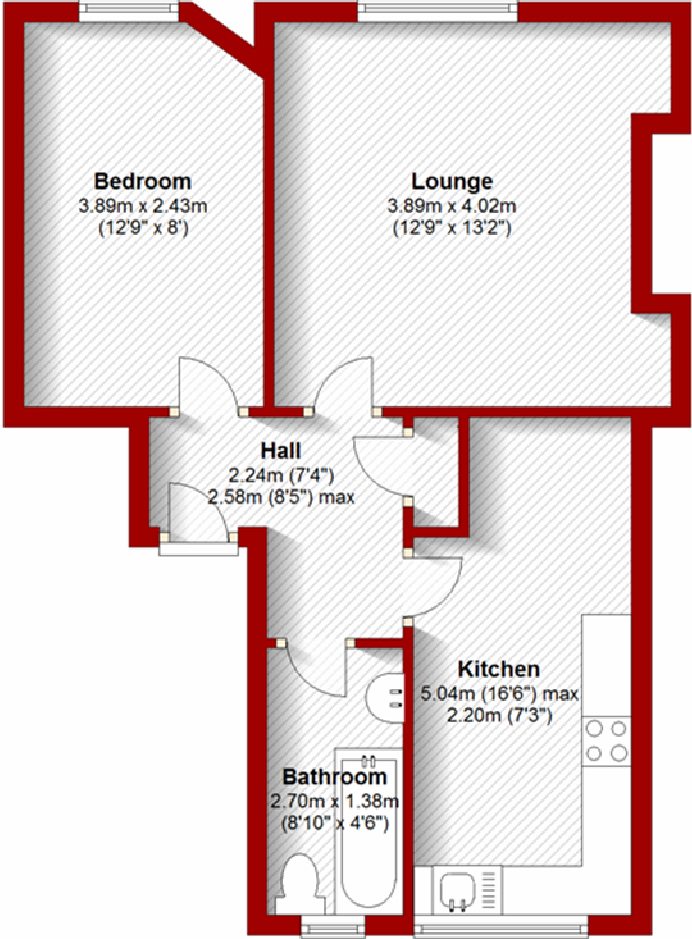

43 Balmoral Place  
Top Right  
Aberdeen

**Ground Floor**

Approx. 43.1 sq. metres (464.0 sq. feet)

Total area: approx. 43.1 sq. metres (464.0 sq. feet)

The above particulars are for guidance only, no liability for any errors or omissions will be accepted by Aberdeen Property Leasing Ltd.