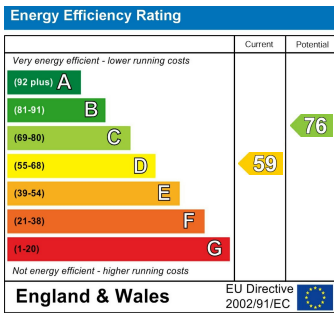

t: 01163660990 e: oadby@newtonfallowell.co.uk

www.newtonfallowell.co.uk