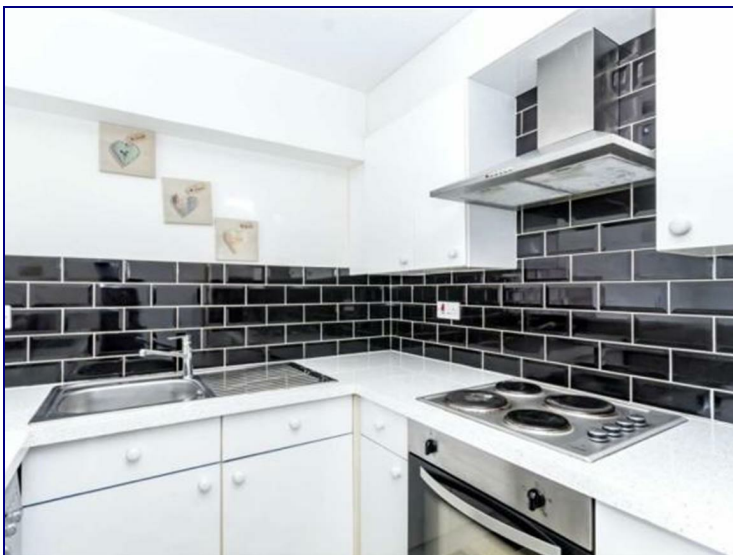

Perry Avenue, London, W3 6YH

£1,100 Per Month

This well presented first floor flat has a good size reception and double bedroom and would suitable for a couple who are looking for something with plenty of space.