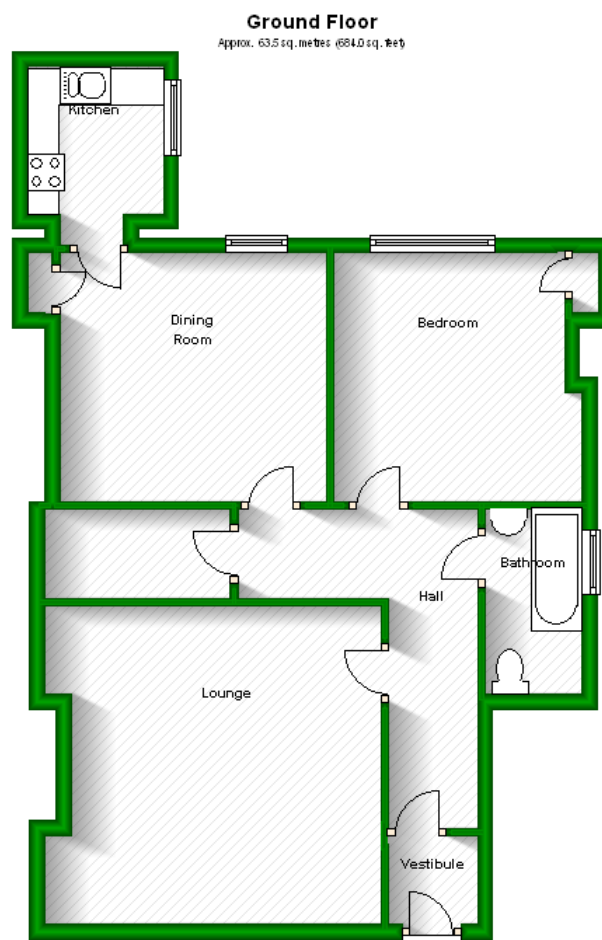

**12 BONNYMUIR PLACE
ABERDEEN**

Total area: approx. 63.5 sq. metres (684.0 sq. feet)

The above particulars are for guidance only, no liability for any errors or omissions will be accepted by Aberdeen Property Leasing Ltd.