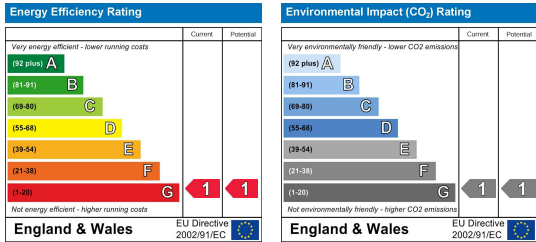

Energy Efficiency Graph

These particulars, whilst believed to be accurate are set out as a general outline only for guidance and do not constitute any part of an offer or contract. Intending purchasers should not rely on them as statements of representation of fact, but must satisfy themselves by inspection or otherwise as to their accuracy. No person in this firm's employment has the authority to make or give any representation or warranty in respect of the property.