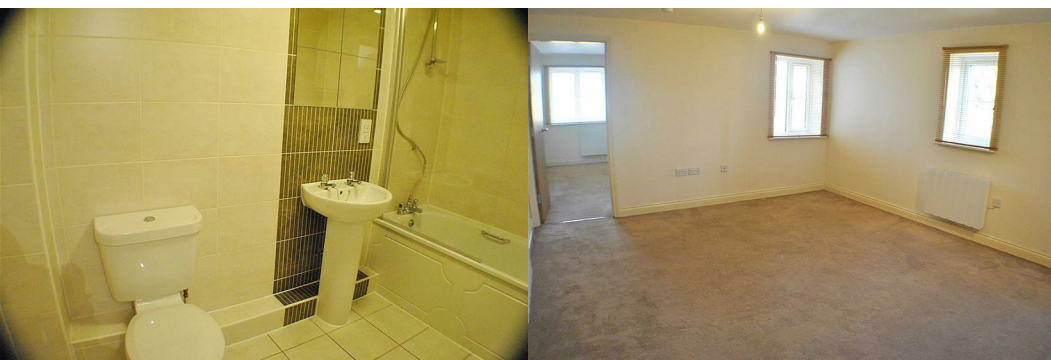

## 12 Machin Rise

Machin Gardens, Henbury, BS10 7FJ

**£675**

PLEASE READ DO NOT PHONE If you are interested in viewing this property please send us an alert through Rightmove / Zoopla using the Email Agent/request details option on their site. We will then respond with a brief questionnaire, part of which will cover Covid 19. On receipt, we will then contact you. VIEWINGS START THIS FRIDAY 14TH MAY AT 12 NOON\*\*\* Purpose Built Modern First Floor Flat\*\*\* Available From End Of May 2021, Accommodation Comprising, One Bedroom, Bathroom, Lounge Kitchen, Communal Gardens And Bike Store, Working Persons Only No Pets Or Flat Share Over 25s Only, Call For Further Details.\*\*\* Purpose Built Modern First Floor Flat\*\*\*