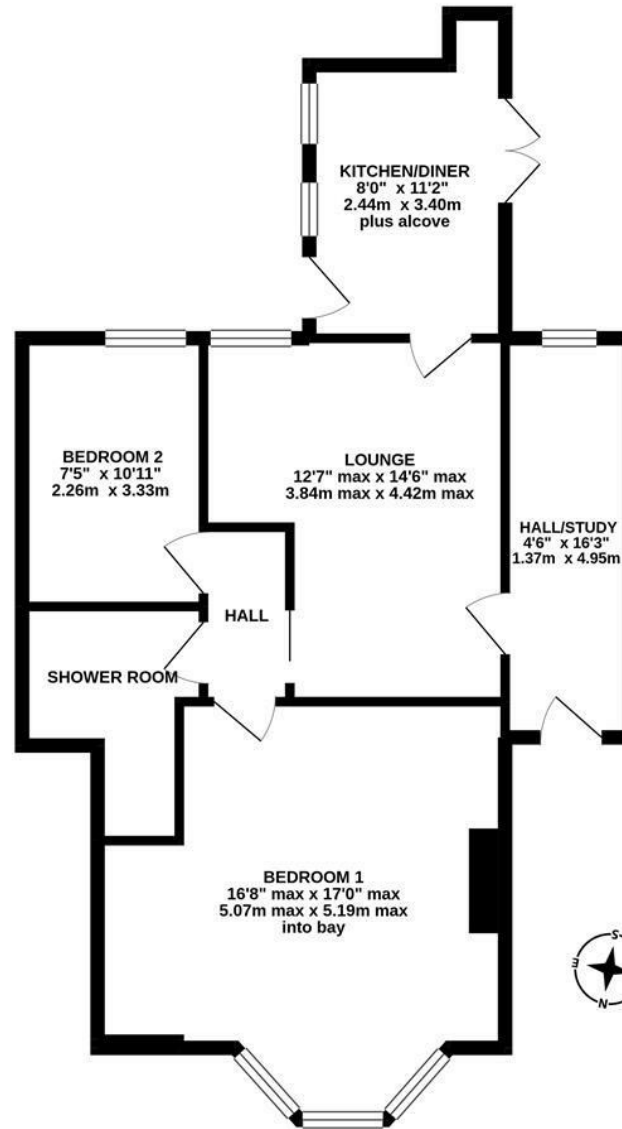

With No Onward Chain & South Facing Rear Yard! A two bedroom lower flat ideally located on Simonside Terrace, Heaton. Close to Chillingham Road, Simonside Terrace, is conveniently situated just a short stroll to the shops, cafes and restaurants as well as excellent transport links into the City and beyond.

Boasting over 700 Sq ft, the internal accommodation briefly comprises: Entrance hall/study; lounge; kitchen diner with fitted wall and base units together with work surfaces, French doors to side access/gravel area, dual windows and side door access to private rear yard; shower room with three piece suite; bedroom one measuring 17ft with walk in bay; bedroom two with window overlooking rear yard. Externally, a front town garden with fenced boundary. South West facing side garden laid to gravel with fenced boundary. Private south facing rear yard laid to artificial grass with fenced boundaries and gated access to the rear service lane. Fully double glazed with gas central heating and no onward chain, an internal inspection is essential.

Ground Floor Flat | 721 Sq ft (67.0m²) | Two Bedrooms | Lounge | Hall/Study | Kitchen Diner | Shower Room | Front Town Garden | Side Garden Laid to Gravel | South Facing Rear Yard | GCH & DG | No Onward Chain | EPC: D

Offers Over £140,000

GROUND FLOOR
721 sq.ft. (67.0 sq.m.) approx.

TOTAL FLOOR AREA: 721 sq.ft. (67.0 sq.m.) approx.