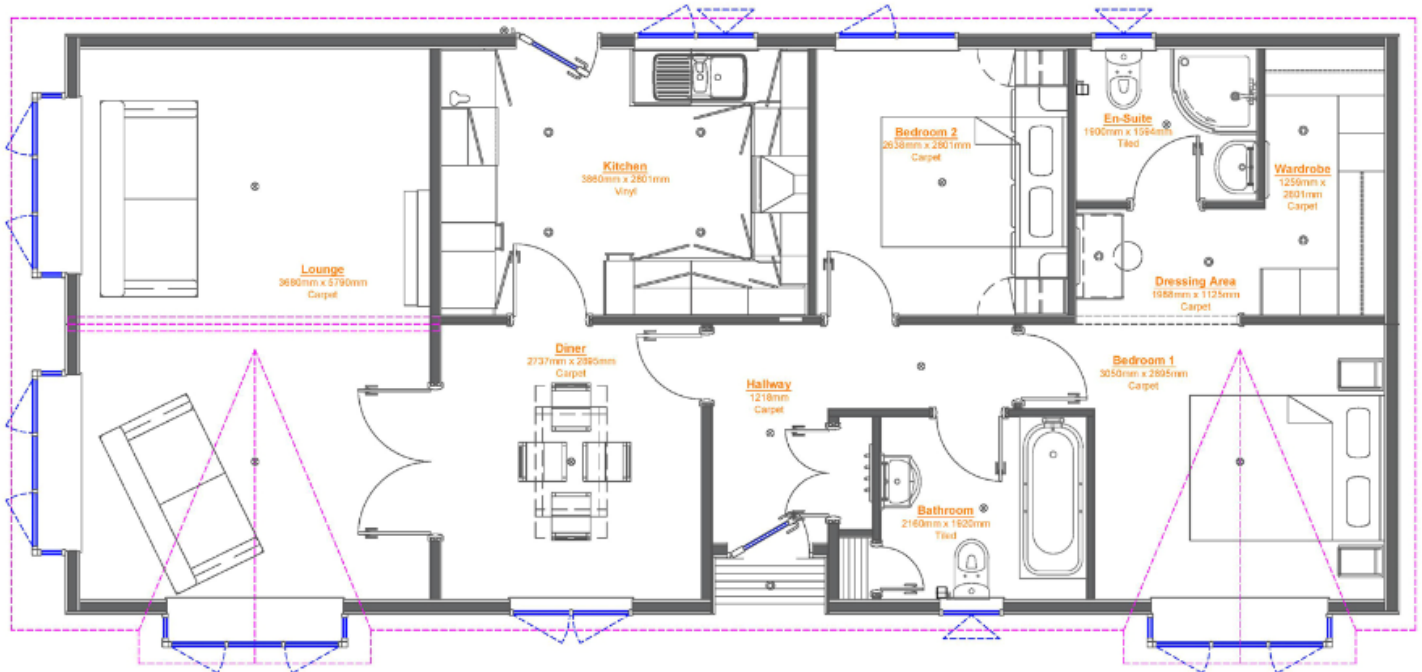

Floor Plan

CONTACT DETAILS

0800 954 1288

sales@sellmygroup.co.uk