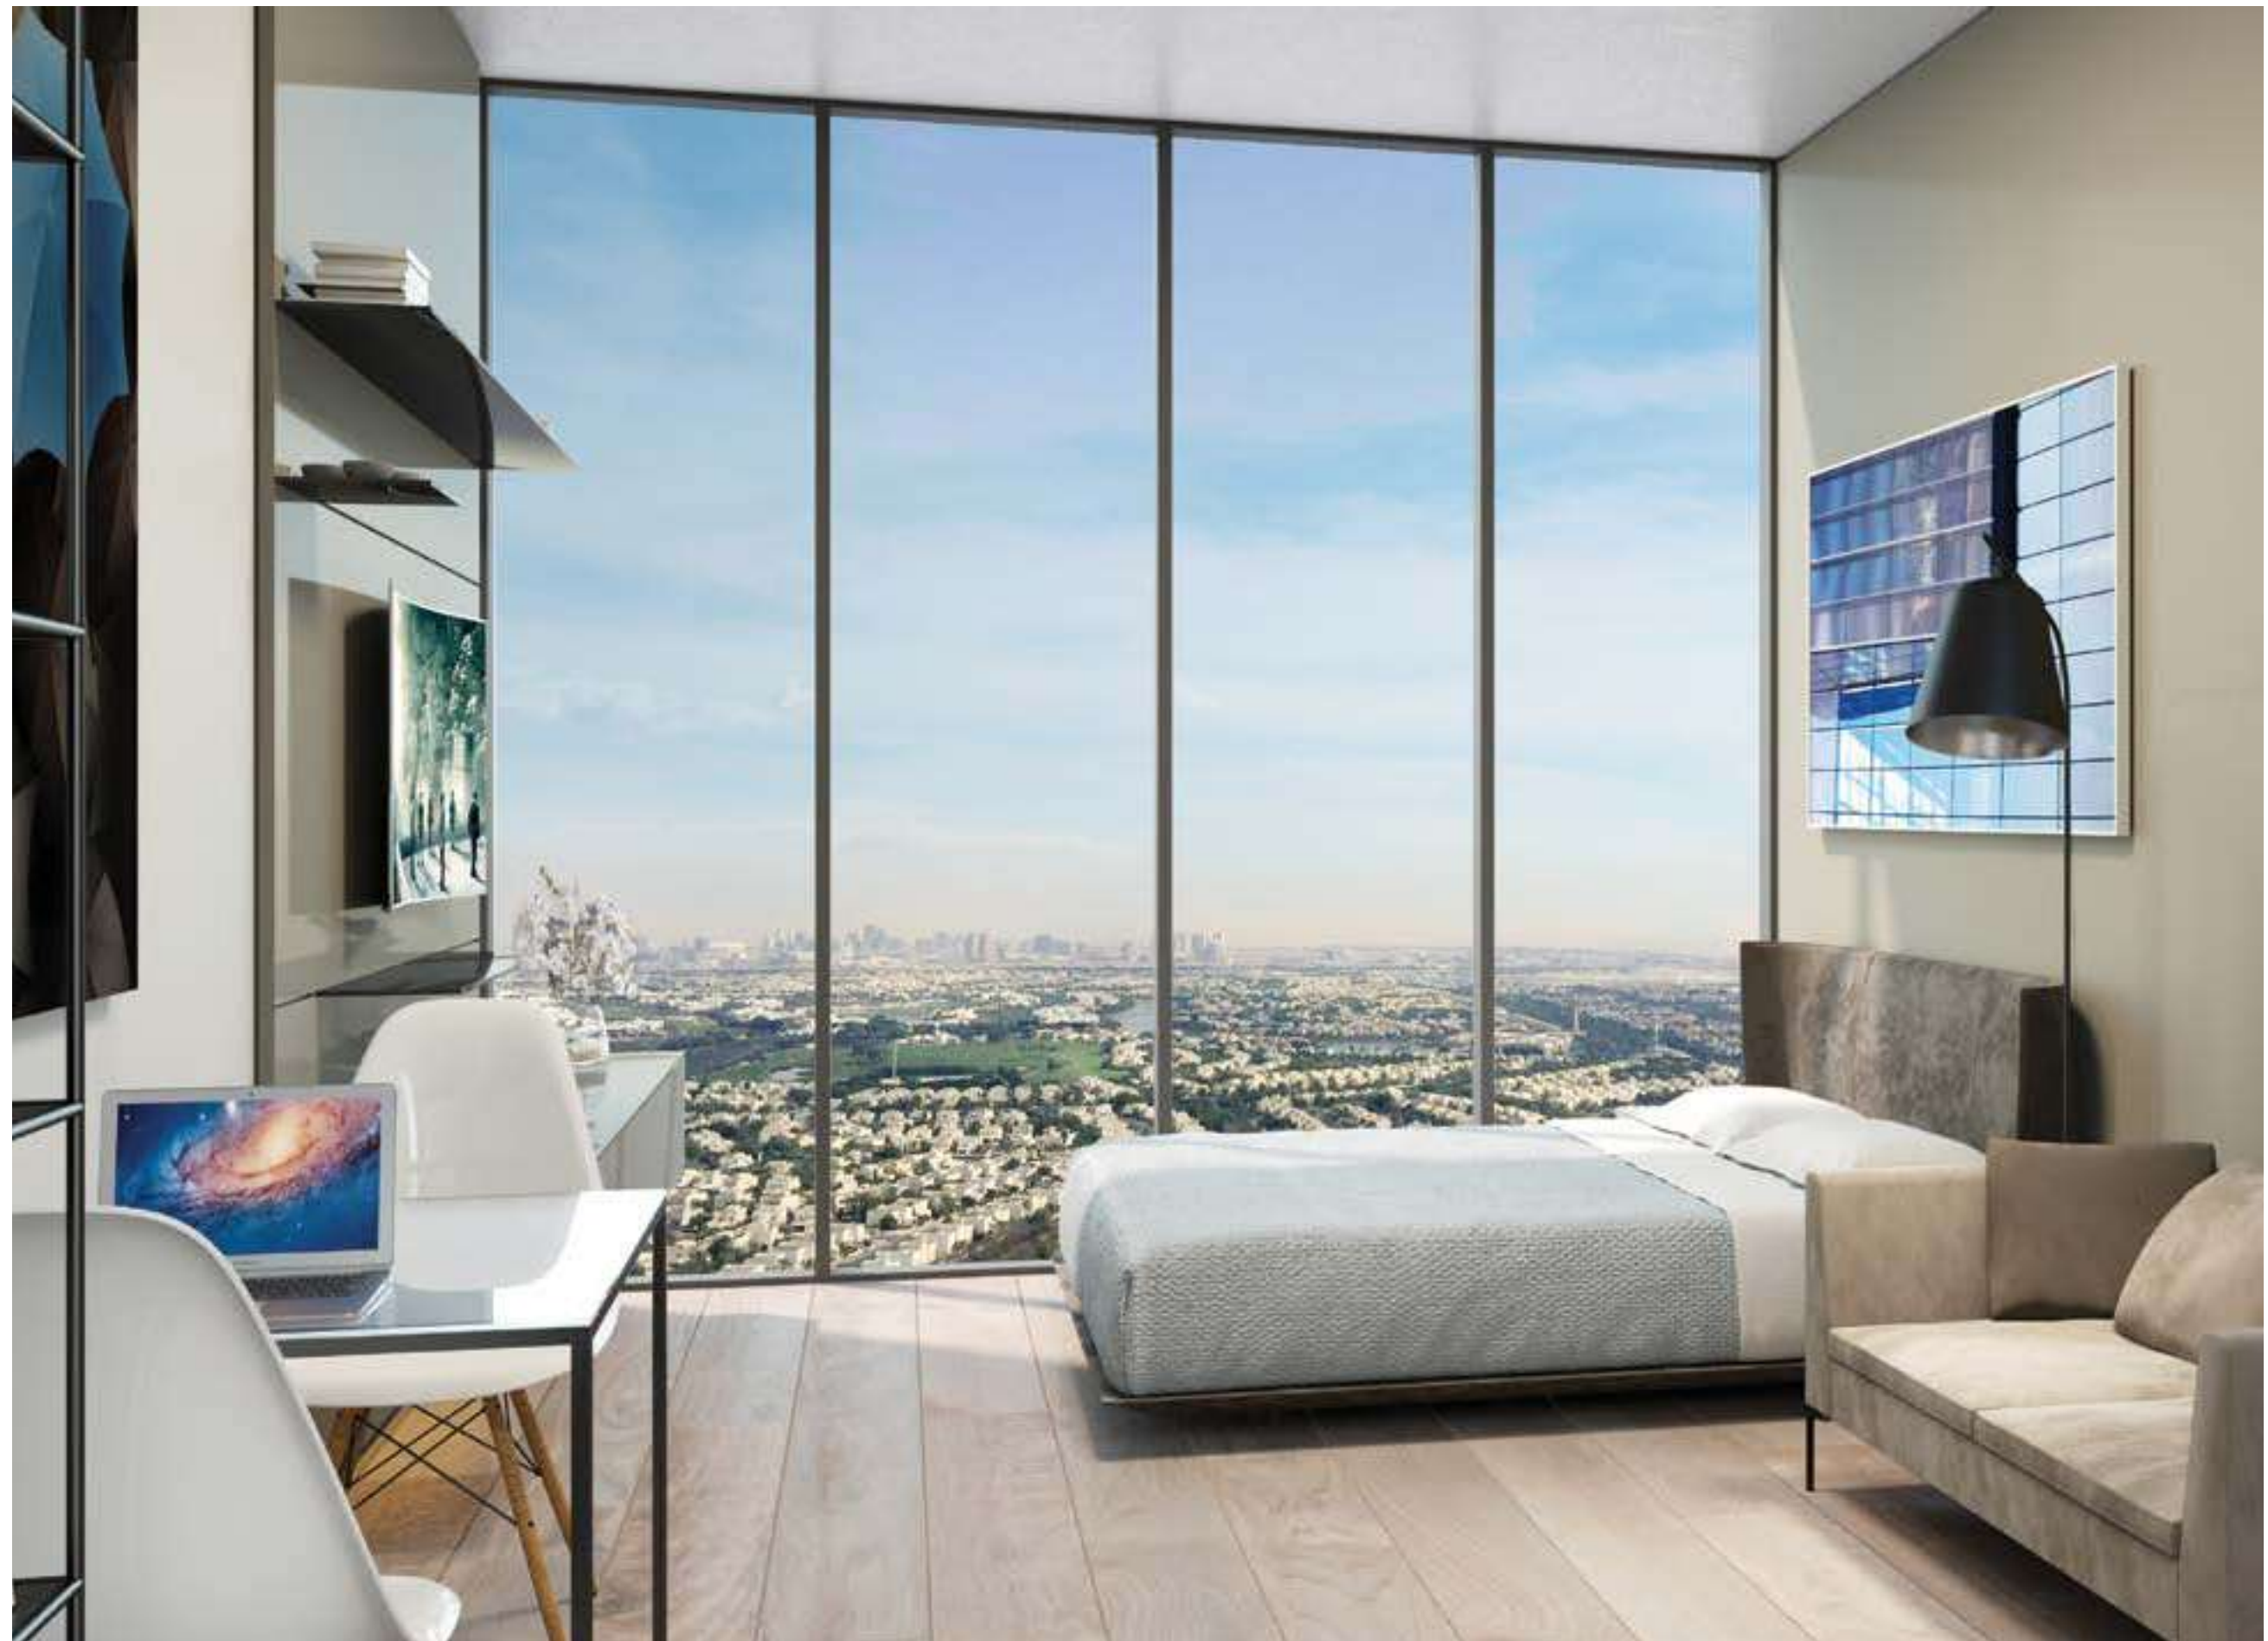

## OUR INTERIORS

### تصاميمنا الداخلية

Find solace in a living environment that echoes your unique style and sensibility. At Bloom Towers, form and function seamlessly synchronize to create a space you'll be proud to call home, with a clean, modernist palate and elegant design cues that you can infuse with your own personality. Warm accents throughout the bright, open-plan layout connect your comfortable living space with the spectacular views streaming across your private balcony and through your floor-to-ceiling windows.

## STUDIO APARTMENT

Unit Type / Studio

استرخ واستمتع بكونك في المنزل في شقتك ذات التصميم الخيالي، الذي يعكس النمط الحديث وأساليب الحياة المعاصرة. مع تشطيبات عالية الجودة وتصميمات ذكية، توفر لك الشقق ذات غرفة النوم الواحدة مساحات واسعة تتناغم بشكل طبيعي مع الشرفات الواسعة المطلّة على المناظر الطبيعية الخلابة وعلى أفق دبي الساحر.

### ONE BEDROOM APARTMENT

Spread out and make yourself at home in a thoughtfully designed apartment that defines modern style and contemporary comfort. With high-quality finishing and smart design, the one-bedroom apartments energize with their bright living spaces that flow naturally into expansive balconies overlooking lush landscapes and the high-rises of Dubai beyond.