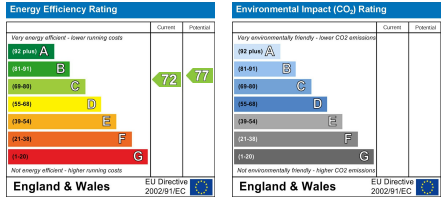

47 Byron Street, Leeds

£925 PCM

**Ascend**  
Built on higher standards

12 Duncan Street, Leeds, LS1 6DL  
 Tel: 0113 487 5850  
 Email: leeds@ascendproperties.com  
 www.ascendproperties.com

**Ascend**  
 Built on higher standards