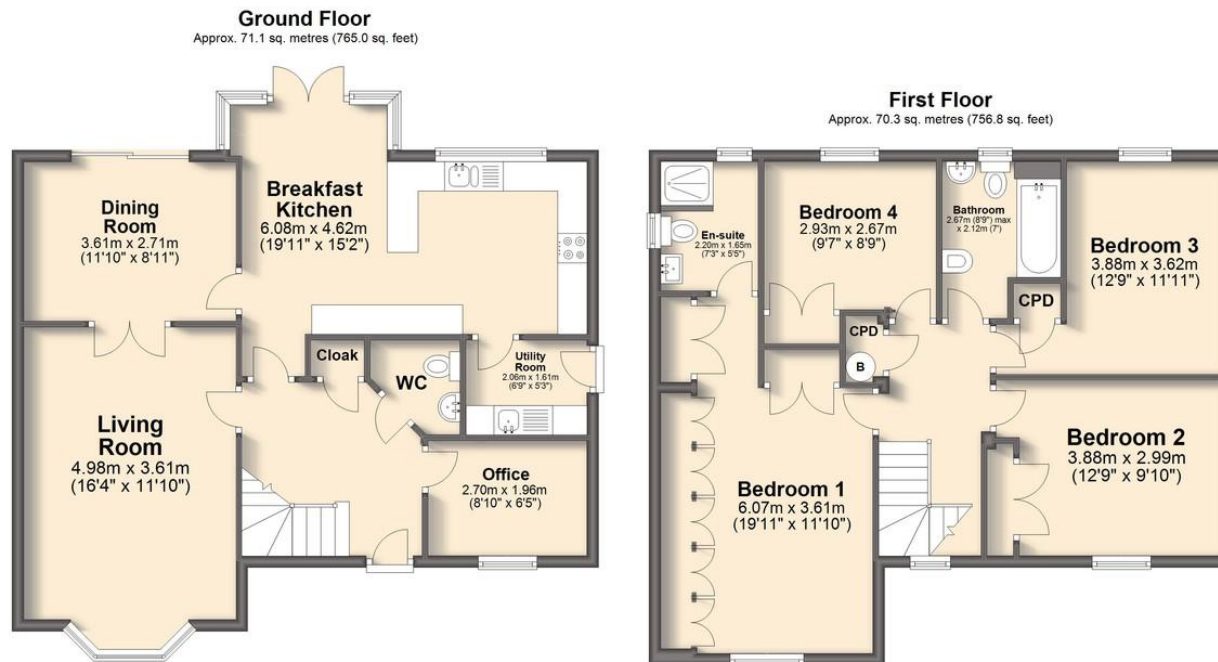

This well presented four bedroom detached house is situated in the heart of the beautiful village of Wingerworth.

- Four Bedroom Detached House
- Breakfast Kitchen With Integrated Appliances
- Separate Dining Room
- Bay Windowed Living Room
- Home Office/Study
- Utility Room & Downstairs W/C
- Four Generous Bedrooms
- Enclosed Rear Garden With Lawn, Decking & Patio Area
- Off Road Parking With An External Double Garage
- Energy Rating - TBC, Tenure; Freehold.

£400,000 to £425,000 (Guide Price)

This is for my family...

- The ground floor offers ample living and dining space for a growing family, which is flooded with natural light.
- Offering four generously sized bedrooms alongside a family bathroom.
- Situated in the catchment area of highly regarded primary and secondary schools.
- The Wingerworth Park is located a short walk away, a perfect space for the whole family to enjoy together.

Buying just for me, or with my partner...

- The property is neutrally decorated throughout, meaning you could easily add your own personal touch.
- To the rear is a low maintenance garden, a fantastic space for hosting family and friends.
- The principle bedroom offers an en-suite shower room & fitted wardrobes.
- You are located perfectly for all local shops and amenities, including beautiful countryside walks.

I'm looking for investment...

- Prospective tenants would love the generous living space, location and rear garden. Tenure: Freehold

Total area: approx. 141.4 sq. metres (1521.8 sq. feet)

We endeavour to make these particulars as accurate as possible, but they should only be used as guidance and they do not constitute any part of the contract. All measurements are approximate and no guarantees are made to the services, heating systems, appliances (if any) or fittings as to their working order and no warranty can be given or implied.