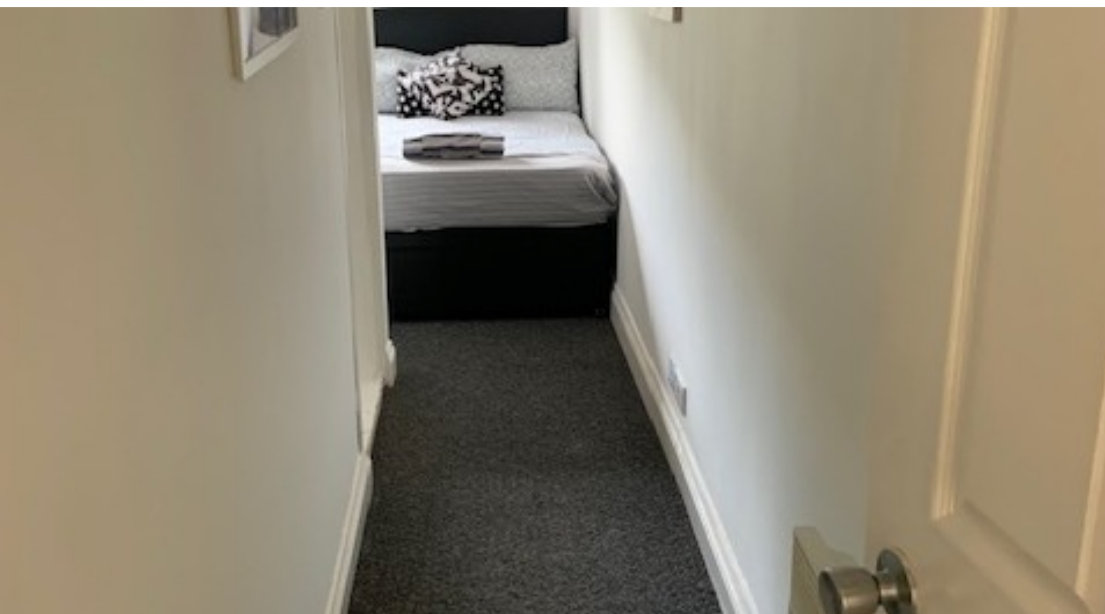

1  
Bedroom

1  
Bathroom

**\*\*AVAILABLE NOW\*\*** A self-contained studio in Earlsdon located close to Spencer park, Coventry city Centre, Coventry train station and Earlsdon high street. Comprising of sleeping/living area, kitchenette with oven, electric hob, ensuite with electric shower. A washing machine is provided and located in the hallway under the stairs for communal access (shared).

-FULLY FURNISHED.

-WIFI INCLUDED, ALL OTHER BILLS ARE EXCLUDED.

-KIDS NO. PETS NO. PROFESSIONALS YES. STUDENTS YES.

-AVAILABLE NOW

-ENERGY RATING E

-COUNCIL TAX BANDING A

**\*\*AVAILABLE NOW\*\*** A self-contained studio in Earlsdon located close to Spencer Park, Coventry City Centre, Coventry train station and Earlsdon High Street. Comprising of sleeping/living area, kitchenette with oven, electric hob, ensuite with electric shower. A washing machine is provided and located in the hallway under the stairs for communal access (shared).