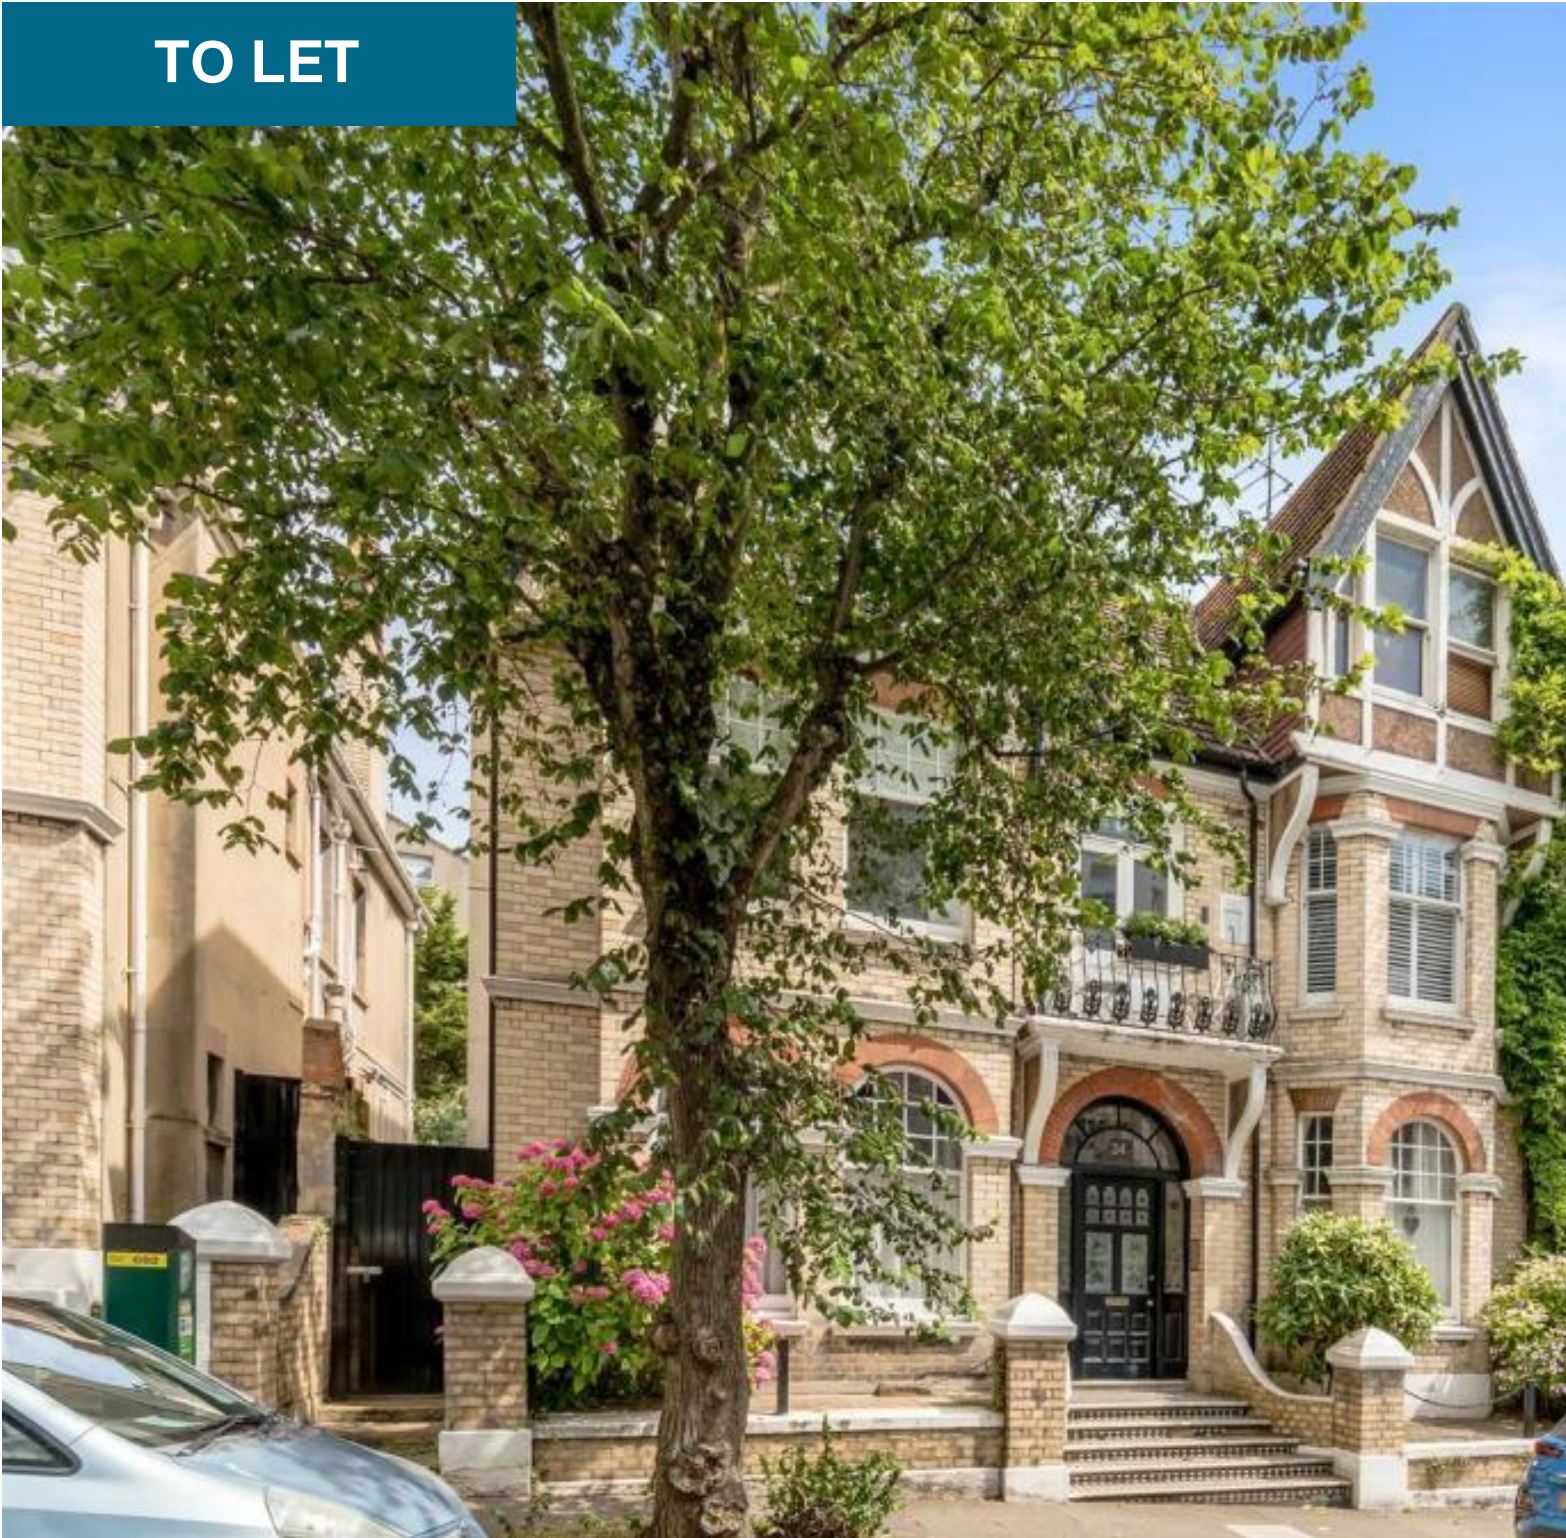

TO LET

First Floor Flat, 2 Bedrooms
Cambridge Road, Hove

£1,650 pcm

EPC Rating 73 - band C