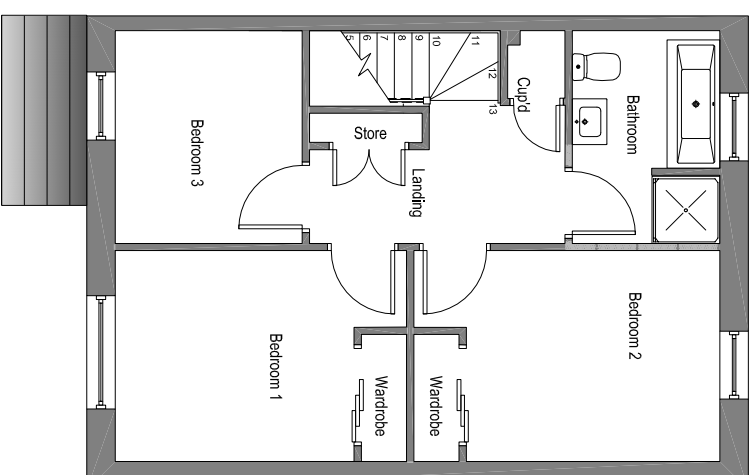

Room sizes Ground Floor

Living Room	4269 x 4016mm
Kitchen/Dining	3890 x 3587mm
Utility	1857 x 1678mm
W.C.	2019 x 1099mm

Room sizes First Floor

Bedroom 1	3161 x 2789mm
Bedroom 2	3356 x 2789mm
Bedroom 3	2817 x 2476mm
Bathroom	2817 x 1954mm