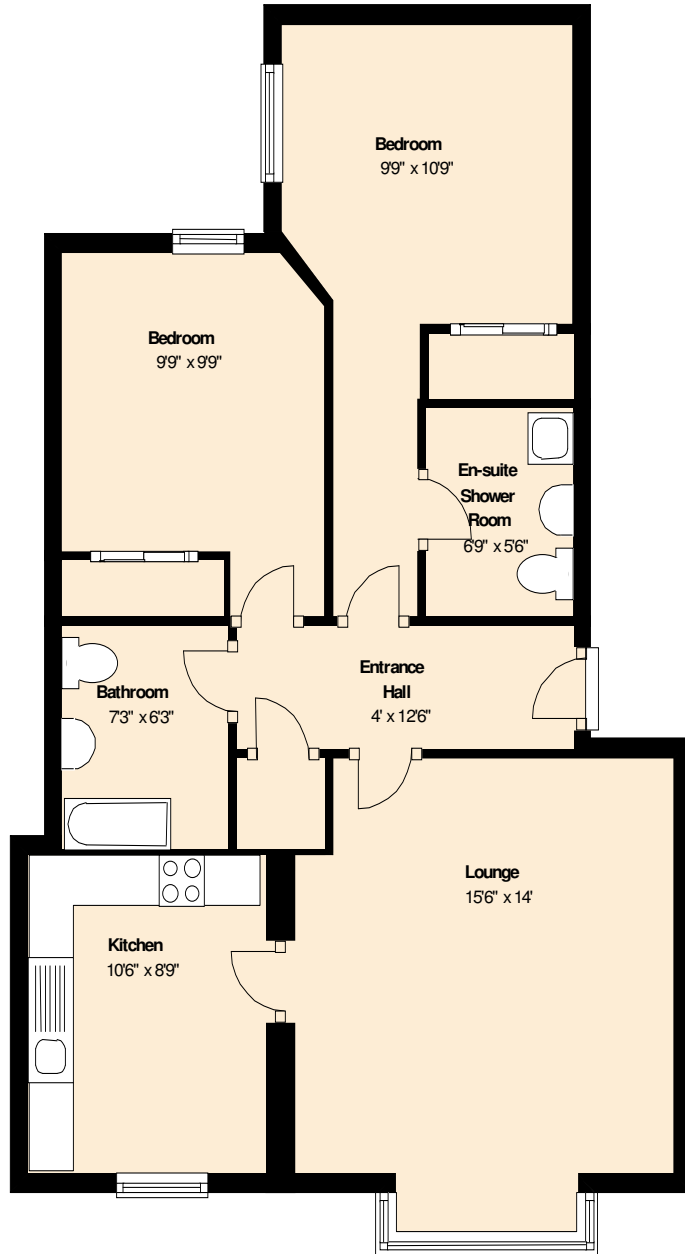

16 WILLOWGATE CLOSE, ABERDEEN

The above particulars and sizes are for guidance only, no liability for any errors or omissions will be accepted by Aberdeen Property Leasing Ltd