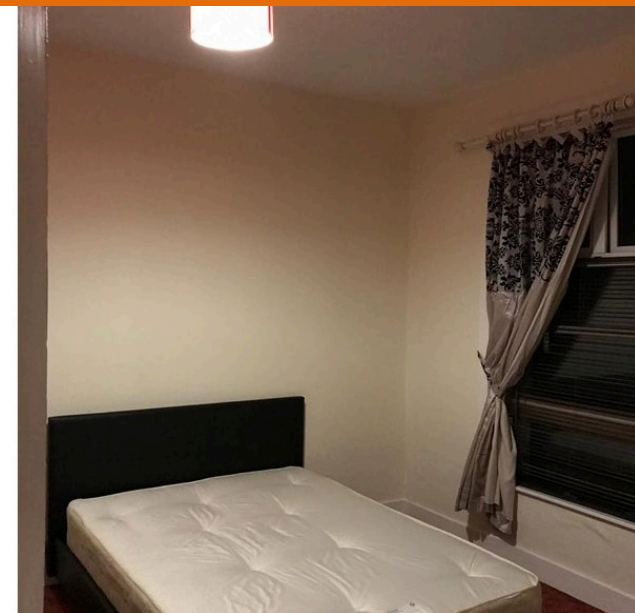

1

Bedroom

2

Bathrooms

One double bedroom available in share 4 bedroom flat only £550 pm
all bills included.

The property at Royal Staff Pub is newly furnished One double bed room to share at Royal Staff Pub for couples, professionals, single occupiers. Out of which two rooms are occupied.

shared bathrooms and kitchen.

Each room is for £550 pcm for single occupancy and for couple its £600 pcm.

No Dss and No Pets.

We would like to arrange a viewing of the property as per your availability.