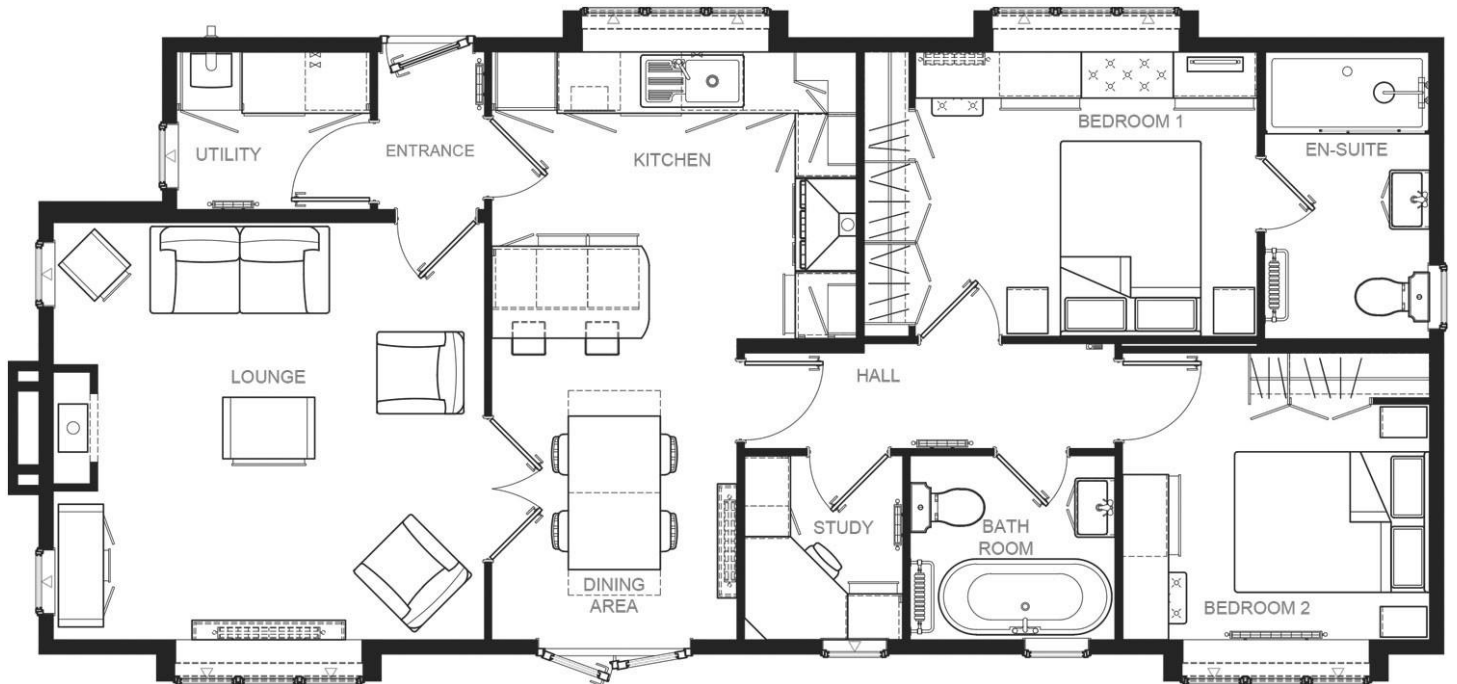

Home exchange example:

Value of your existing home....£300,000

Price of new park home.....£225,000

Cash for you to enjoy.....£75,000

Please note: Stock images have been used, the home on site may vary.

Floor Plan