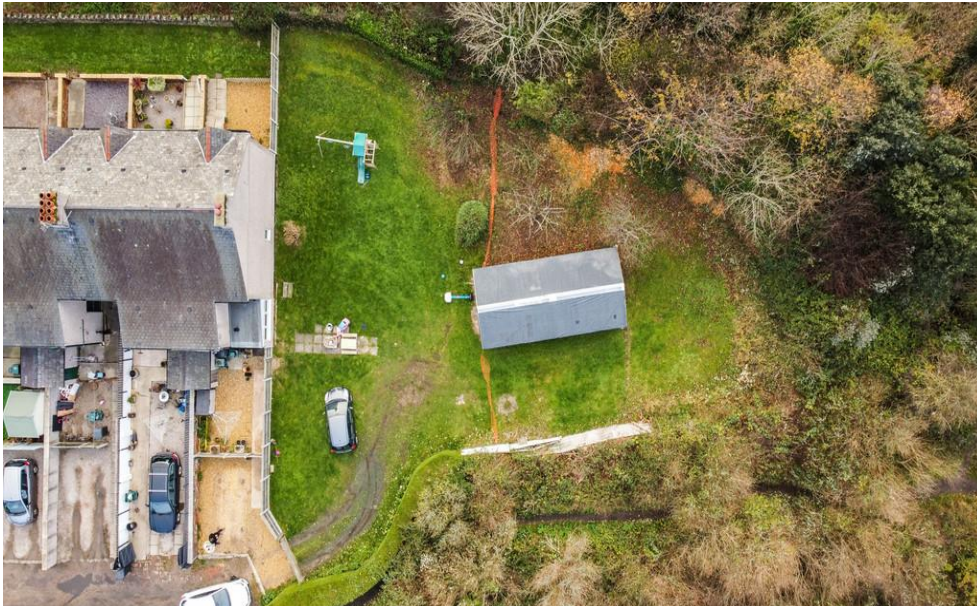

Anthony Flint

property consultants

Building Land at Riverview Terrace,
Llandudno Junction, Conwy, LL31 9AB

Asking Price Of
£135,000

www.anthonyflint.co.uk llandudno@anthonyflint.co.uk

01492 877418

125 Mostyn Street
Llandudno
LL30 2PE