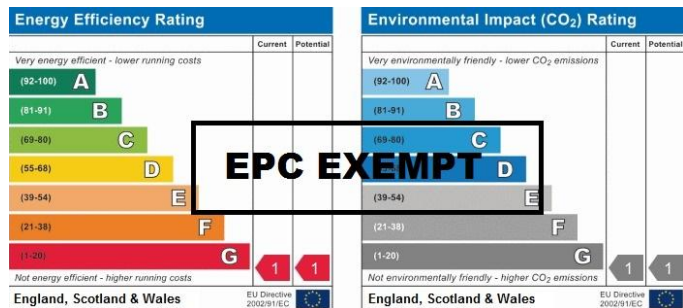

125 Mostyn Street
Llandudno
LL30 2PE

www.anthonyflint.co.uk
llandudno@anthonyflint.co.uk
01492 877418

Agents Note: Whilst every care has been taken to prepare these sales particulars, they are for guidance purposes only. All measurements are approximate are for general guidance purposes only and whilst every care has been taken to ensure their accuracy, they should not be relied upon and potential buyers are advised to recheck the measurements.