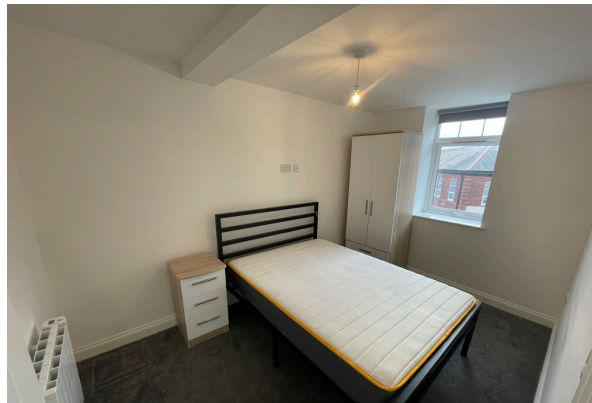

£750 PCM

- SPACIOUS TWO BEDROOM
- MODERN KITCHEN
- SHOWER OVER BATH
- PARKING SPACE

- CONVERTED BUILDING
- BUILT IN 2020
- FURNISHED
- AVAILABLE 19TH MARCH

**Woodlands Village, Wakefield,
WF1 5FX**

**** SPACIOUS TWO BEDROOM APARTMENT **
AVAILABLE 19TH MARCH ** CONVERSION **
FURNISHED ** ON-SITE PARKING ****

Zenko Properties would like to present this recently renovated and spacious two bedroom apartment. This Modern apartment sits within The Manor House which was formerly the Manygates Maternity Hospital Site. The property is situated in a private development with communal grounds and is within walking distance of the main Barnsley Road and Agbrigg train station. The area also boasts plenty of local amenities including local pubs, restaurants, salons, shops and picturesque walks.

The property comprises open plan spacious living accommodation with brand new modern grey shaker style fitted kitchen is attractive and well thought out It has integral electric cooker/hob and stainless steel cooker hood fitted. Plenty of storage space in the quality wall and floor units plus a stainless steel sink, drainer and mixer taps. There is attractive laminate flooring at the kitchen end. In addition there is a integral Washer Dryer for your use.

The Spacious bathroom is both modern and attractive with bath and overhead shower, shower screen, sink and W.C. There is also a large chrome towel rail/ radiator wall mounted

This property will be rented fully furnished with furniture.