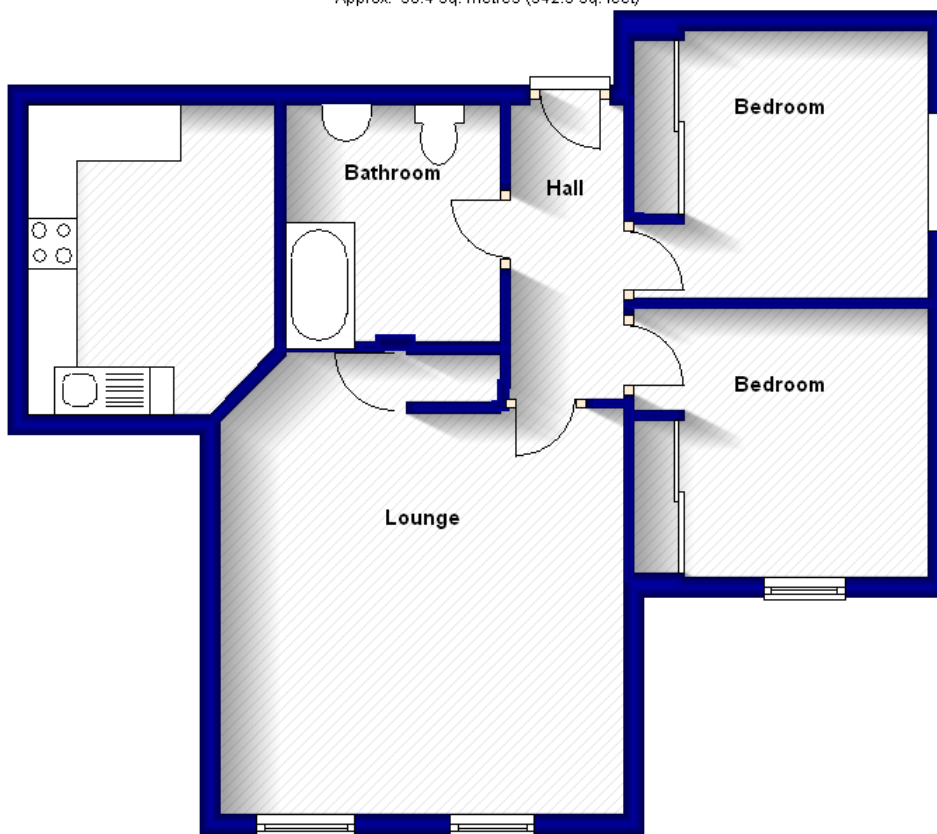

**645 Gt. Northern Road  
Rear Flat  
Aberdeen**

**Ground Floor**

Approx. 50.4 sq. metres (542.3 sq. feet)

Total area: approx. 50.4 sq. metres (542.3 sq. feet)

**The above particulars are for guidance only, no liability for any errors or omissions will be accepted by Aberdeen Property Leasing Ltd.**