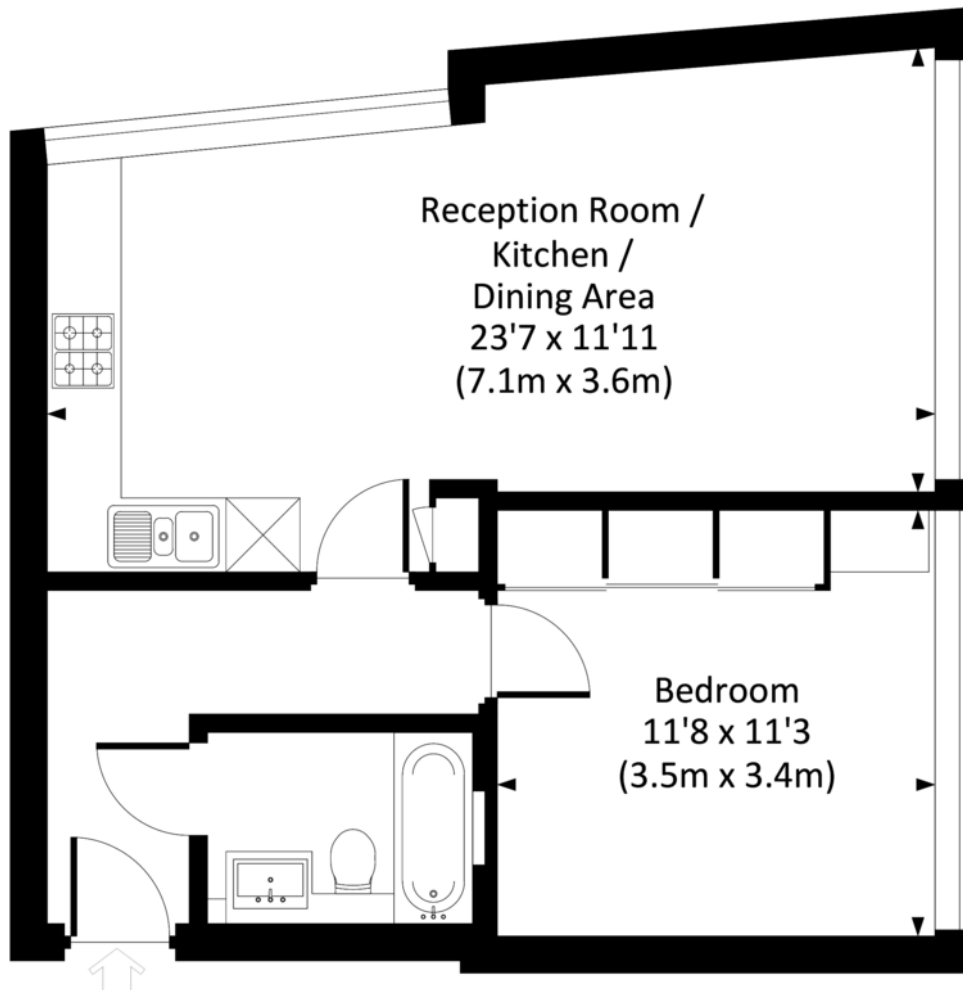

Viewings

By Appointment only

Council Tax Band

Band B

Local Authority

Redbridge London Borough Council

Registered Office

Suite C, 36-40 Copperfield Road, London,
E3 4RR /08050057

Find us on

www.netlettings.com

management@netlettings.com

020 8981 5551

mydeposits.co.uk

rightmove
find your happy

Zoopla.co.uk PrimeLocation

Agents Note: Whilst every care has been taken to prepare these particulars, they are for guidance purposes only. All measurements are approximate and are for general guidance purposes only and whilst every care has been taken to ensure their accuracy, they should not be relied upon and potential tenants are advised to recheck the measurements.