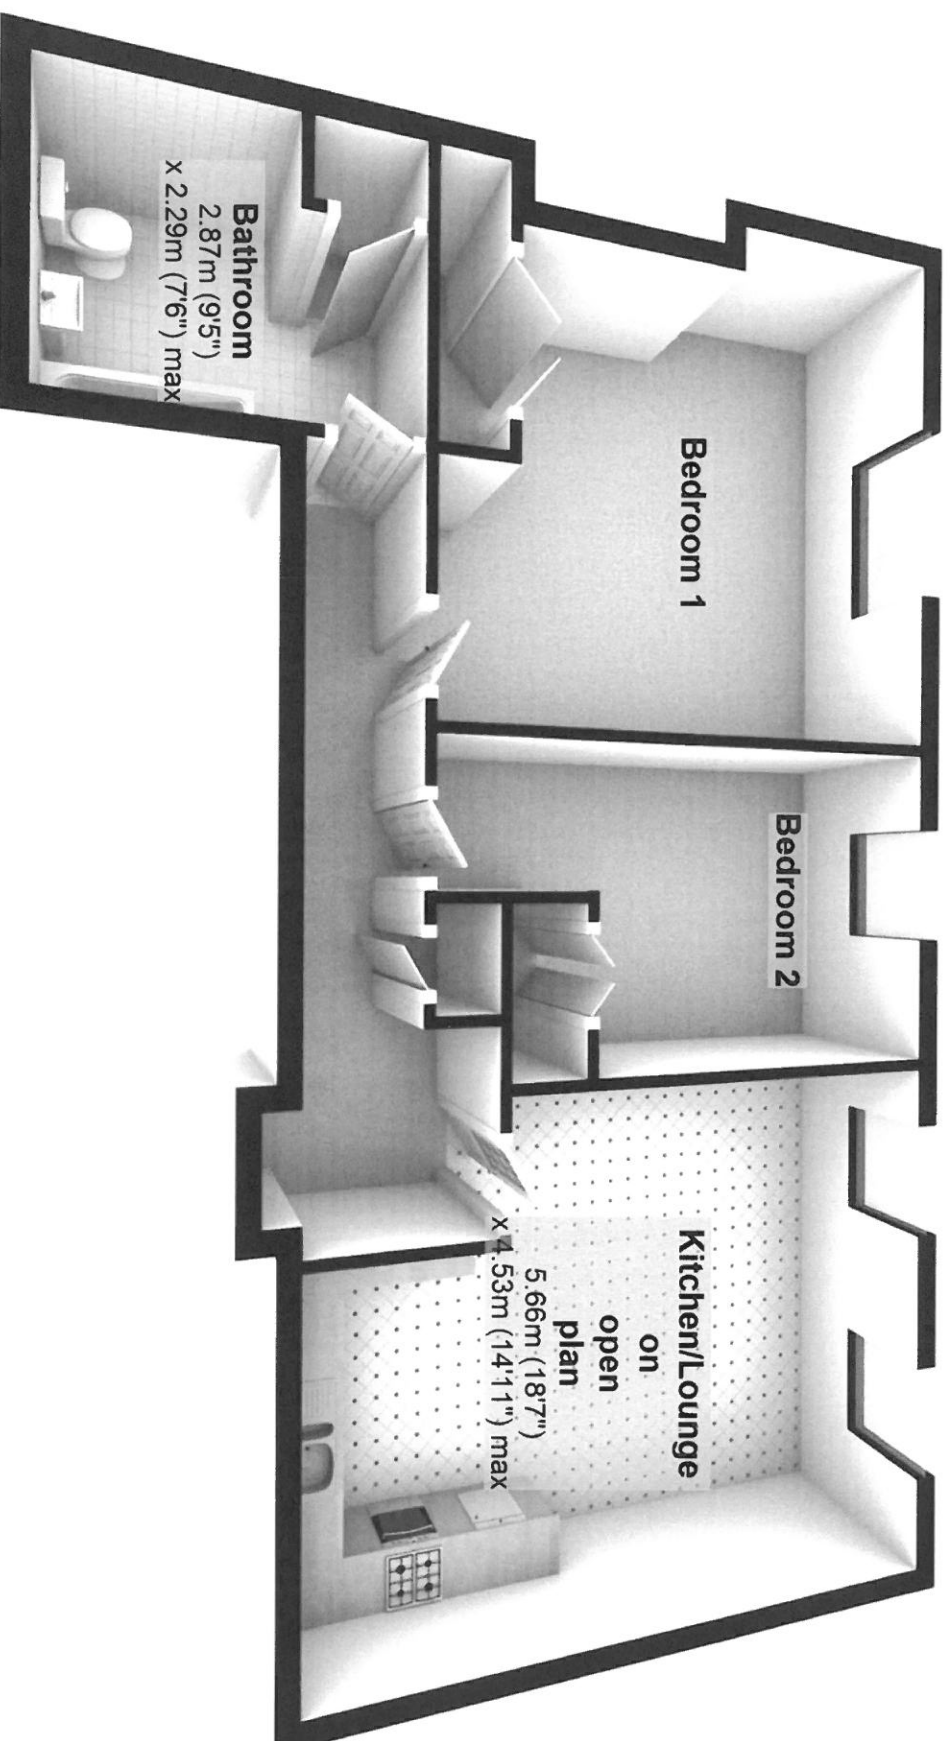

## Ground Floor

Approx. 71.0 sq. metres (763.9 sq. feet)

Total area: approx. 71.0 sq. metres (763.9 sq. feet)

The above particulars are for guidance only, no liability for any errors or omissions will be accepted by Aberdeen Property Leasing Ltd.