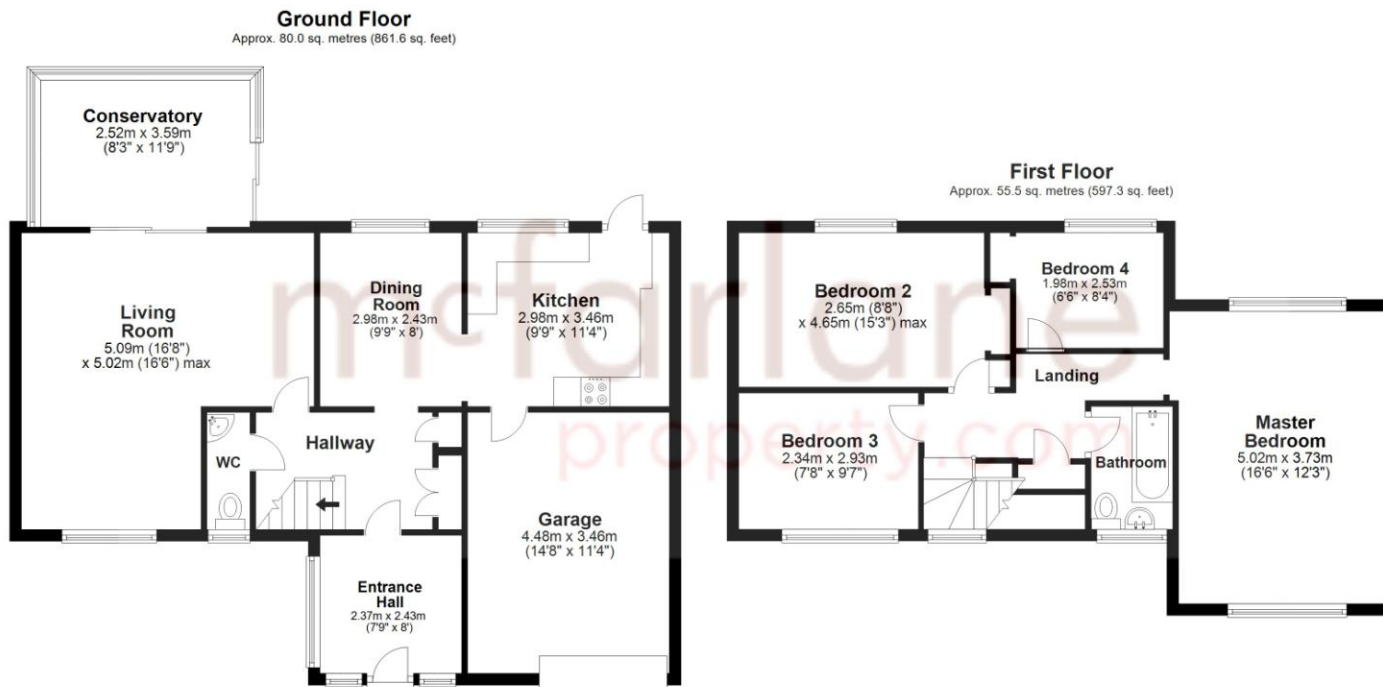

4 Bedroom Detached House Offers In Excess Of £400,000

26 Wingfield, Stratton, Swindon, Wiltshire, SN3 4UR

mcfarlane
property.com

4 Bedroom Detached House Swindon, Swindon East

- FOUR BEDROOMS
- CONSERVATORY
- GARAGE & PARKING
- POTENTIAL TO EXTEND (STPP)

- FOUR BEDROOMS - DETACHED FAMILY HOME - POTENTIAL TO EXTEND STPP - ENCLOSED REAR GARDEN - GARAGE & DRIVEWAY PARKING -

A deceptively spacious four bedroom family home situated within a quiet cul-de-sac location in Kingsdown Park, Stratton. The property offers a spacious entrance hall alongside a cloakroom, dining room, kitchen/breakfast room, spacious lounge, conservatory, family bathroom and four bedrooms. Externally, the property further benefits from a generous enclosed rear garden featuring both lawn and patio areas with gated access to the side. The property further benefits from a garage with power & lighting and driveway parking.

We 
where you
LIVE

Total area: approx. 135.5 sq. metres (1458.9 sq. feet)

Our team are friendly, experienced and all from here. They know it better than they do their own living rooms and can help you find what you're looking for because **we love where we live.**