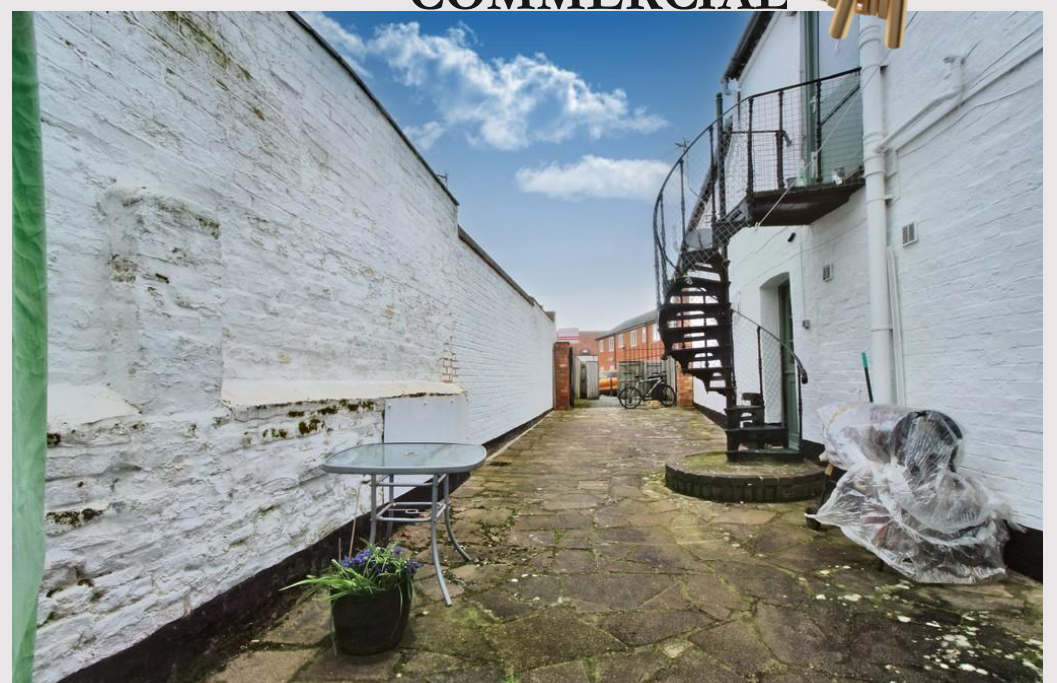

# Vine Street, Evesham

£510,000

COMMERCIAL

- Investment opportunity
- Mix residential/commercial
- Development potential STPP

- Direct pedestrian access to commercial
- Fully let
- Vehicular access with parking