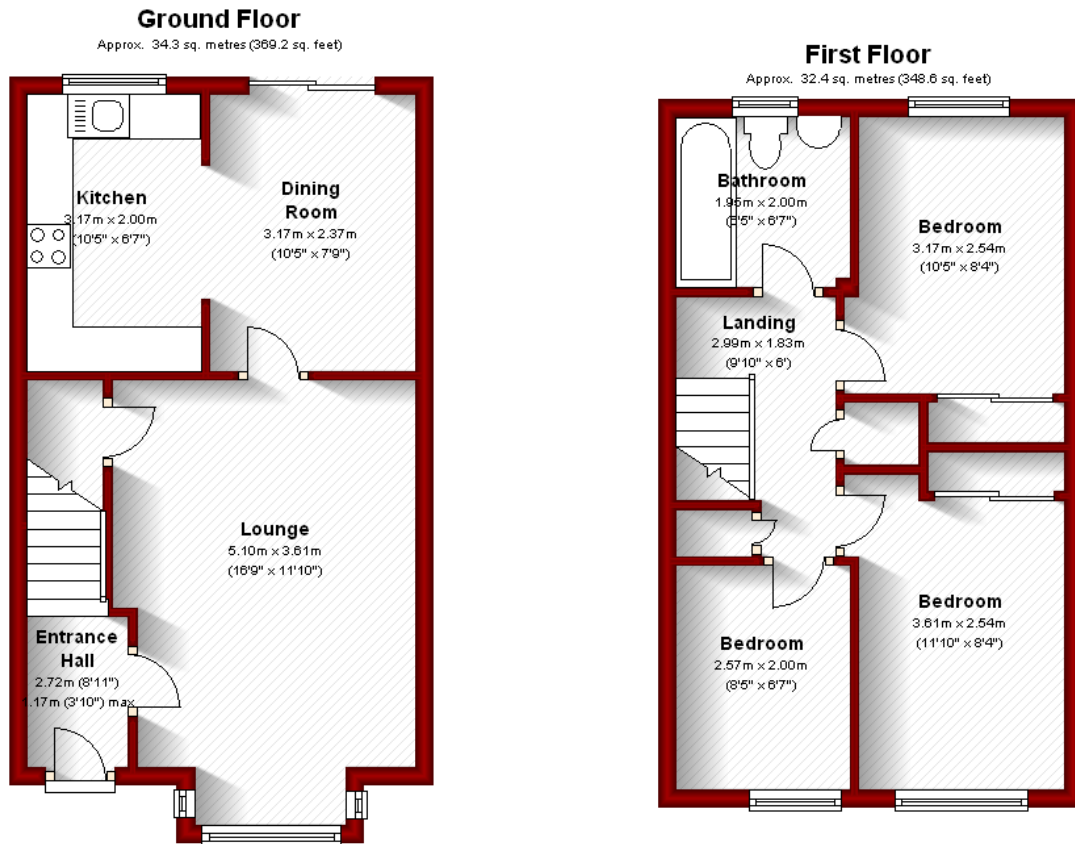

19 Callum Crescent Kingswells

Total area: approx. 66.7 sq. metres (717.8 sq. feet)

The above particulars are for guidance only, no liability for any errors or omissions will be accepted by Aberdeen Property Leasing Ltd.