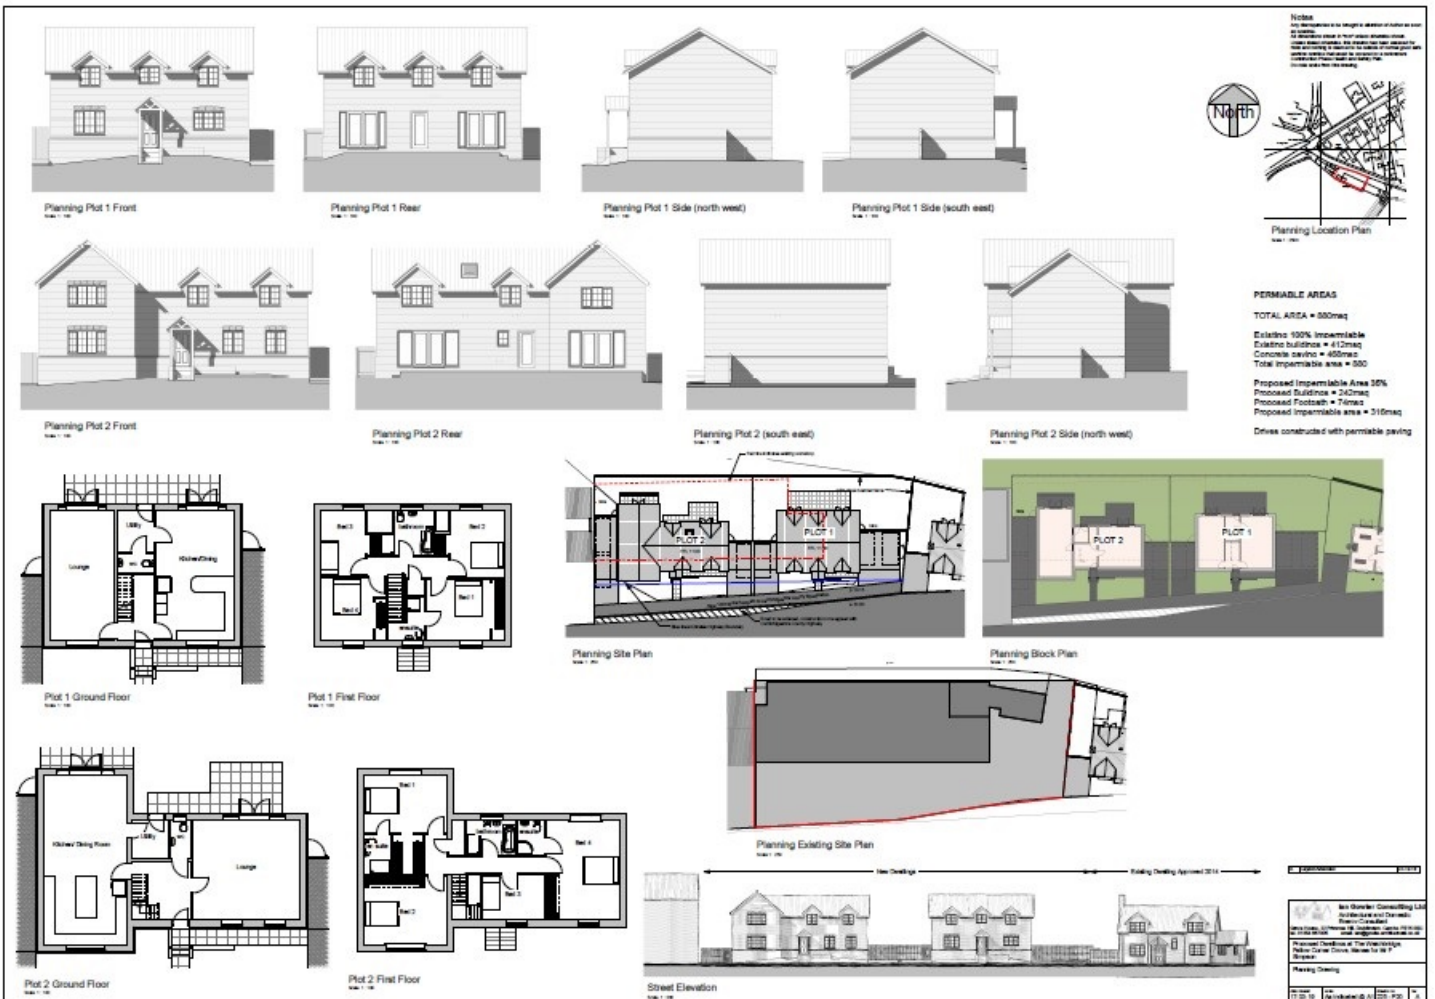

£160,000

Plot 1 The Old Weighbridge, Fallow Corner Drive, Manea, Cambridgeshire PE15 0LT

To arrange a viewing call us now on 01354 694900

This FABULOUS BUILDING PLOT has FULL PLANNING permission under reference F/YR20/0099/F for the erection of a four bedroom DETACHED HOUSE. The plot will be serviced with water and is semi rurally located with fabulous field views to the rear.

For more information, please call us on 01354 694900

£160,000

Plot 1 The Old Weighbridge, Fallow Corner Drove, Manea,
Cambridgeshire PE15 0LT

Ellis Winters has not tested any apparatus,
equipment fitting or services and so cannot verify that
they are in working order. The buyer is advised to
obtain verification from their solicitor or surveyor.
Floor plans are for representational purposes only
and are not to scale.