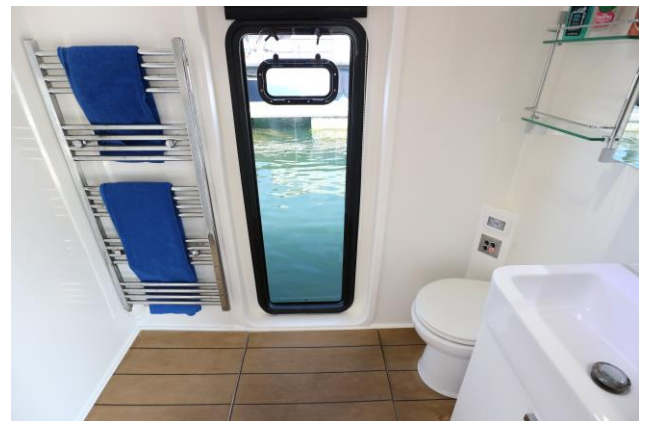

H₂O HOMES

PACIFIC DRIVE, SOVEREIGN HARBOUR,
BN23 5BJ
£99,950

El Leopardo is a beautifully appointed 28ft Marina Boat sitting in a tranquil location in Sovereign Harbour. While away time relaxing in the saloon with the bi-fold doors leading onto the deck. The kitchen has seen many upgrades including granite work surfaces, hot tap, combination microwave oven, 4 ring induction, fridge and freezer. The 2 berths benefit from a porthole window each, double wardrobes and storage drawers and the wet room is of a good size with a bio-digester WC. There is underfloor heating to the main areas, custom fitted blinds and a feature lit glass floor!