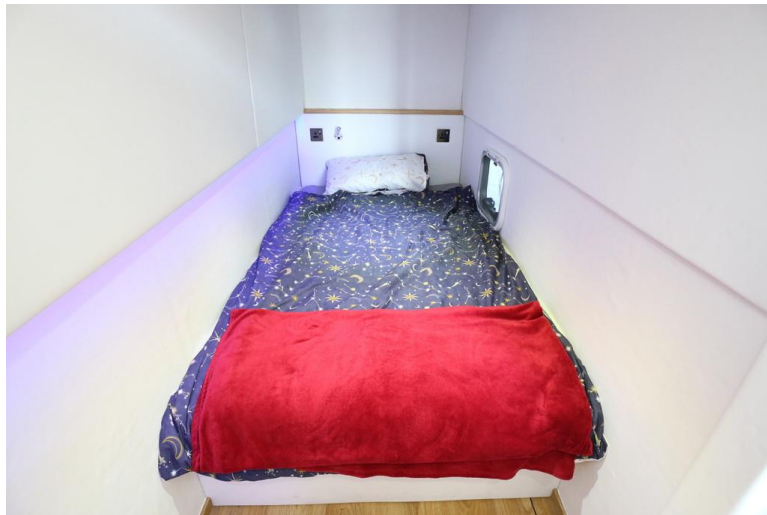

H₂O HOMES

PACIFIC DRIVE, SOVEREIGN HARBOUR,
BN23 5BJ
£99,950

El Leopardo is a beautifully appointed 28ft Marina Boat sitting in a tranquil location in Sovereign Harbour. While away time relaxing in the saloon with the bi-fold doors leading onto the deck. The kitchen has seen many upgrades including granite work surfaces, hot tap, combination microwave oven, 4 ring induction, fridge and freezer. The 2 berths benefit from a porthole window each, double wardrobes and storage drawers and the wet room is of a good size with a bio-digester WC. There is underfloor heating to the main areas, custom fitted blinds and a feature lit glass floor!