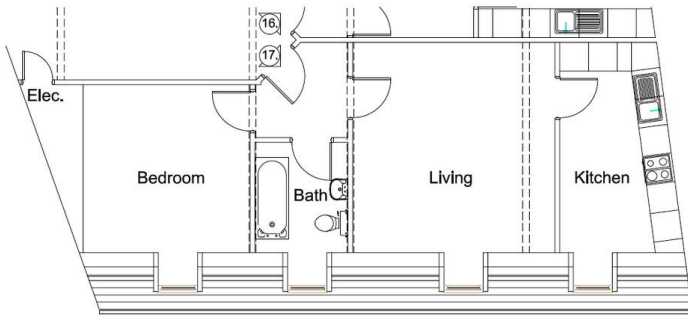

WILSONS LANE , PUDDING CHARE
RENT £550 PCM

Score	Energy rating	Current	Potential
92+	A		
81-91	B		
69-80	C		74 C
55-68	D	61 D	
39-54	E		
21-38	F		
1-20	G		

Agents Note: Whilst every care has been taken to prepare these sales particulars, they are for guidance purposes only. All measurements are approximate and for general guidance purposes only and whilst every care has been taken to ensure their accuracy, they should not be relied upon and potential buyers are advised to recheck the measurements