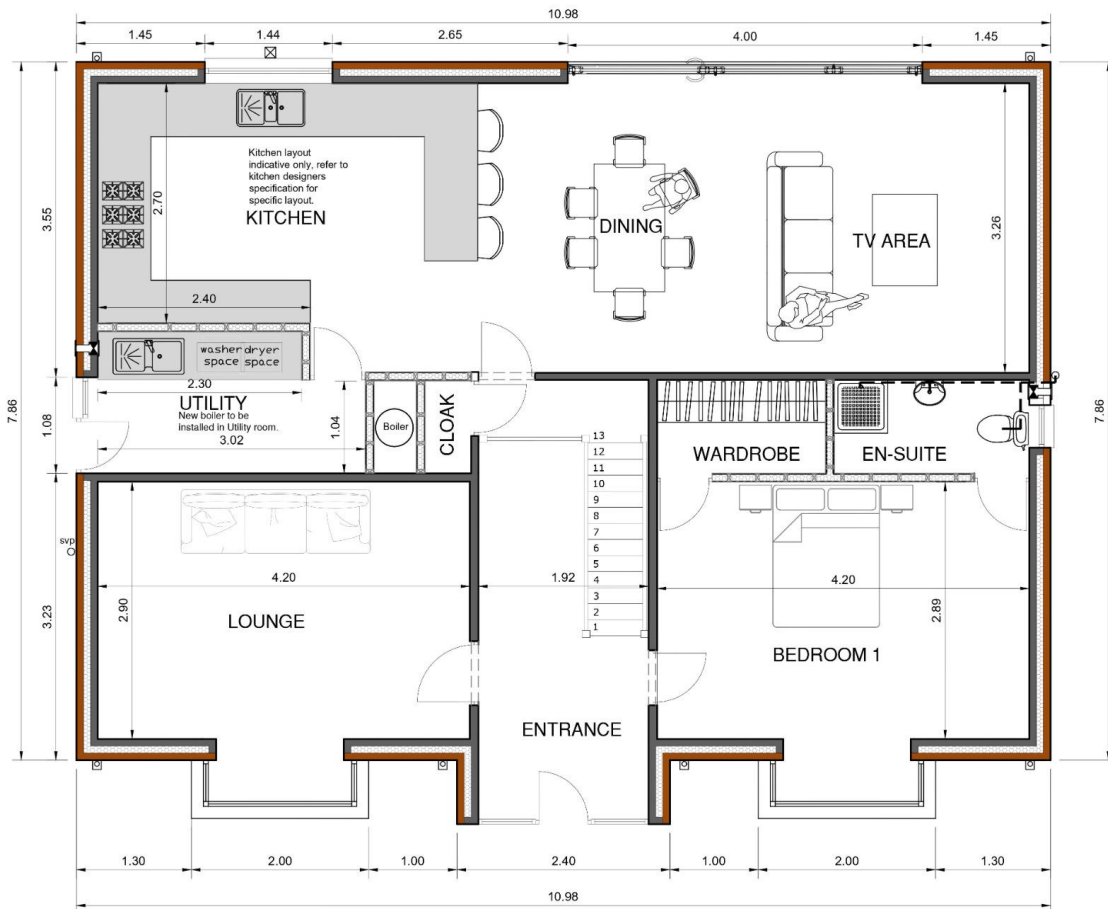

Property Floor Plans

1 Ashcroft Fold, Chorley Road, Westhoughton, Bolton, BL5 3YJ

Ground Floor Layout
(SCALE 1:50)

Creation Date

03/03/2023