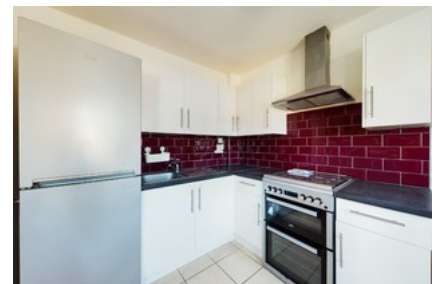

London Road Hemel Hempstead

- ✓ No Parking
- ✓ Unfurnished

- ✓ Close To All Amenities
- ✓ Walking Distance To Apsley And Hemel Station

£995 PCM

Bedroom 1 Bathroom 1 Reception 1