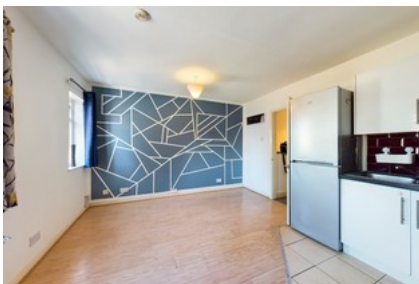

London Road Hemel Hempstead

- ✓ No Parking
- ✓ Unfurnished

- ✓ Close To All Amenities
- ✓ Walking Distance To Apsley And Hemel Station

£995 PCM

Bedroom 1 Bathroom 1 Reception 1