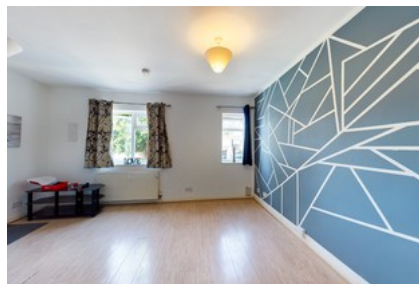

London Road Hemel Hempstead

- ✓ No Parking
- ✓ Unfurnished

- ✓ Close To All Amenities
- ✓ Walking Distance To Apsley And Hemel Station

£995 PCM

Bedroom 1 Bathroom 1 Reception 1