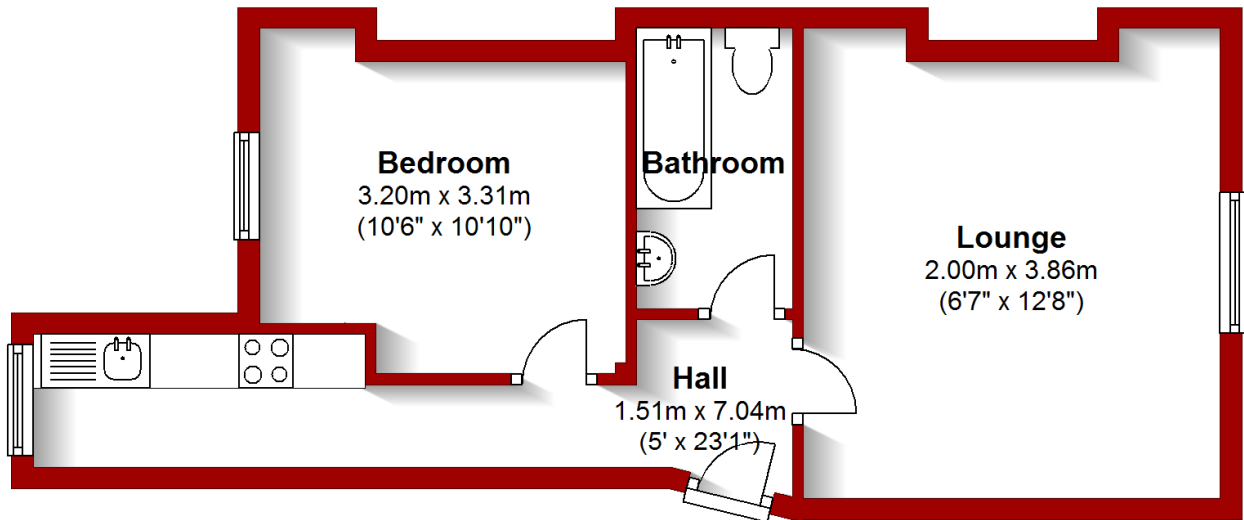

294b Union Grove
Aberdeen

Ground Floor

Approx. 37.1 sq. metres (399.4 sq. feet)

Total area: approx. 37.1 sq. metres (399.4 sq. feet)

The above particulars are for guidance only. No liability for any errors or omissions will be accepted by Aberdeen Property Leasing Ltd.