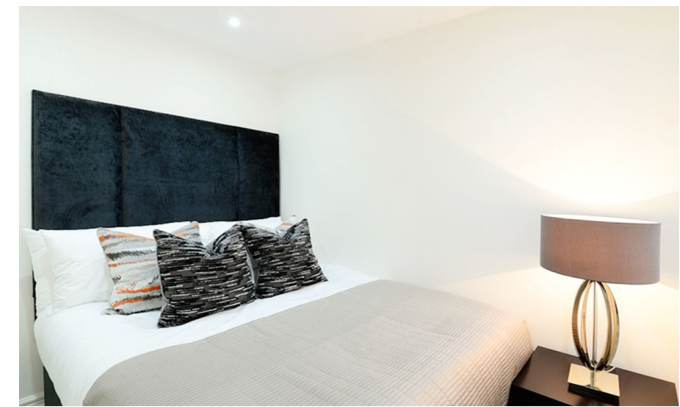

INTERLET

SOMERSET COURT, LEXHAM GARDENS, KENSINGTON, LONDON,
W8
£615 PW

A luxury one-bedroom apartment located in Lexham Gardens, Kensington, London W8. The apartment boasts its own private entrance and has been fully refurbished to the highest of standards. Features include wooden flooring throughout, designer feature lighting, ample storage space, and modern bespoke high gloss worktops in the kitchen. The property comprises a spacious reception room, double bedroom, fully fitted kitchen, and a contemporary marble bathroom. Tenants also benefit from a dedicated building manager, a dedicated team of maintenance experts, and a 24-hour emergency helpline. This property is a must-see! Lexham Gardens is brilliantly located in the heart of the highly sought-after area of Gloucester Road. Kensington High Street is also only a stone's throw away, famously filled with a wide range of excellent amenities, including exclusive fine dining restaurants, cafes, pubs, and luxurious hotels. Gloucester Road and Kensington High Street tube stations are only a short walk away, providing excellent transport links into the city (Circle, District, and Piccadilly lines). [...]

1  1  1  1  1   464 SQFT

iNTERLET
SALES & LETTINGS

Welcome home.