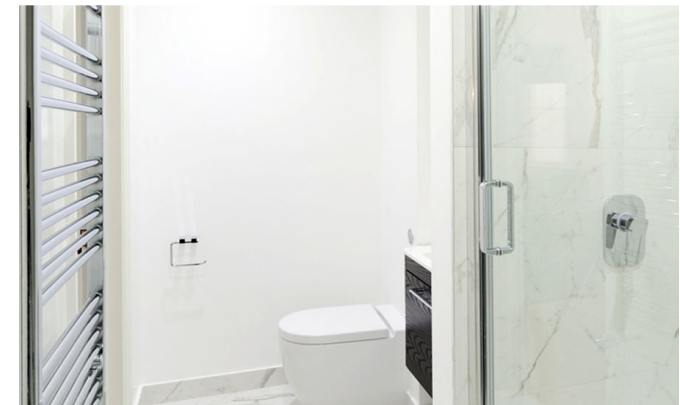

INTERLET

SOMERSET COURT, LEXHAM GARDENS, KENSINGTON, LONDON,
W8
£615 PW

A luxury one-bedroom apartment located in Lexham Gardens, Kensington, London W8. The apartment boasts its own private entrance and has been fully refurbished to the highest of standards. Features include wooden flooring throughout, designer feature lighting, ample storage space, and modern bespoke high gloss worktops in the kitchen. The property comprises a spacious reception room, double bedroom, fully fitted kitchen, and a contemporary marble bathroom. Tenants also benefit from a dedicated building manager, a dedicated team of maintenance experts, and a 24-hour emergency helpline. This property is a must-see! Lexham Gardens is brilliantly located in the heart of the highly sought-after area of Gloucester Road. Kensington High Street is also only a stone's throw away, famously filled with a wide range of excellent amenities, including exclusive fine dining restaurants, cafes, pubs, and luxurious hotels. Gloucester Road and Kensington High Street tube stations are only a short walk away, providing excellent transport links into the city (Circle, District, and Piccadilly lines). [...]