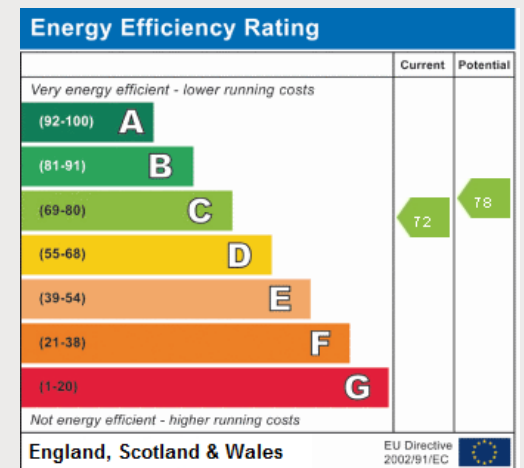

Important Notice

Interlet and their clients give notice that: 1) They are not authorised to make or give any representations or warranties in relation to the property, either here or else where. The particulars do not form part of any offer part of any offer or contract and must not be relied upon as statements or representations of fact. 2. Any areas, measurements, distances are approximate. The text, images and plans are for guidance only and are not necessarily comprehensive. It should not be assumed that the property has all necessary planning, building regulation or other contents and Interlet have not tested any services, equipment or facilities. Prospective tenants must satisfy themselves by inspection or otherwise. Please note that the local area may be affected by aircraft noise, you should make your own enquiries regarding any noise in the area before you make an offer.