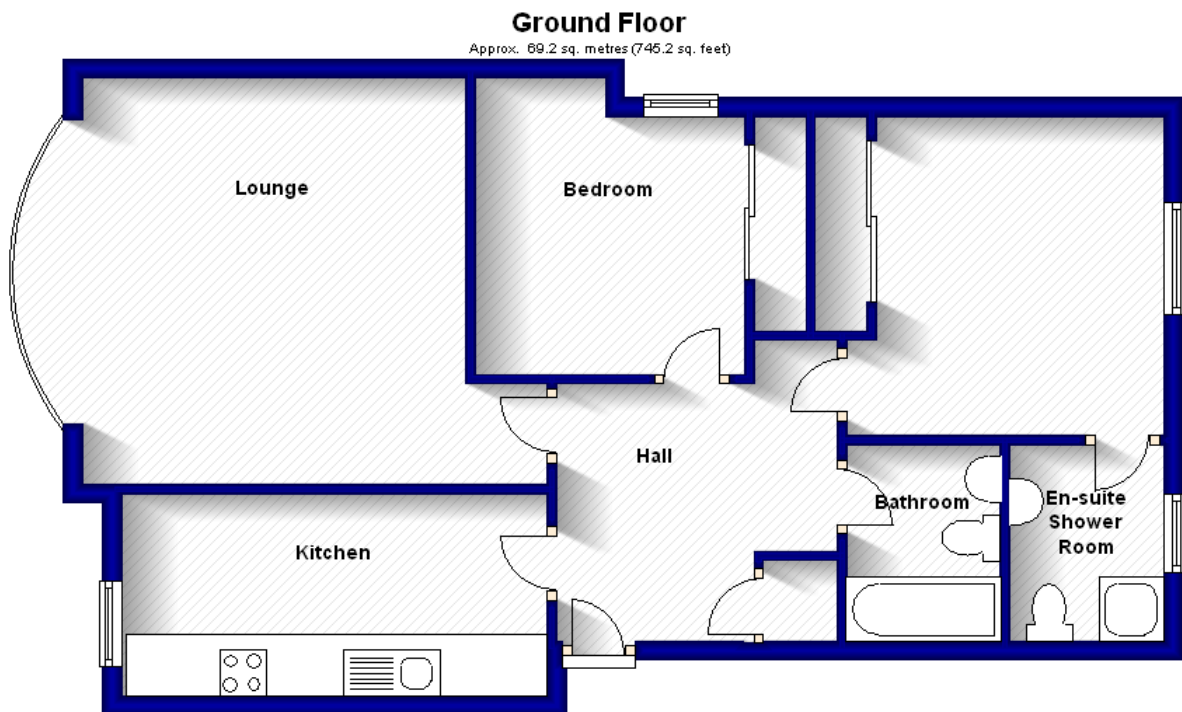

126A Queens Road Mansions

Aberdeen

Total area: approx. 69.2 sq. metres (745.2 sq. feet)

The above particulars are for guidance only, no liability for any errors or omissions will be accepted by Aberdeen Property Leasing Ltd.