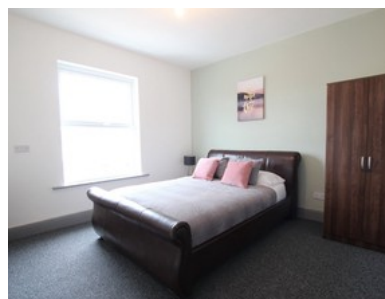

## Avenue Road Worcester

- ✓ St Johns
- ✓ Shared House For Seven People
- ✓ Double En-suite Rooms
- ✓ Great Location
- ✓ Fitted Kitchen
- ✓ Parking Available

Bedroom  7 Bathroom  7 Reception  1