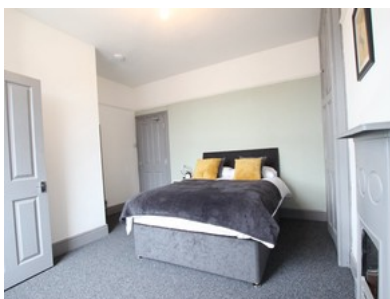

## Avenue Road Worcester

- ✓ St Johns
- ✓ Shared House For Seven People
- ✓ Double En-suite Rooms
- ✓ Great Location
- ✓ Fitted Kitchen
- ✓ Parking Available

Bedroom  7 Bathroom  7 Reception  1